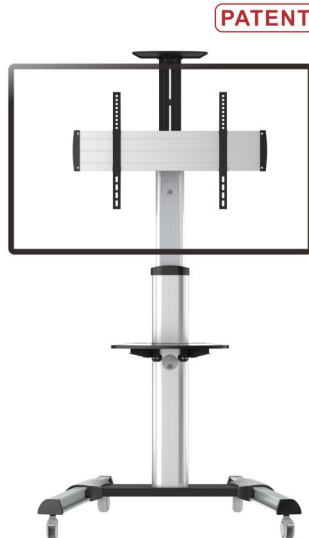

TT04 Series Telescopic Height Adjustable TV Cart

TTV04-44TW **VESA** Compatible 200x200 400x200 300x300 400x400

MOST 32"-55" MAX.VESA:400x400

RATED 50kg/110lbs

+5°~-12° 0°~90° Cable Management

TTV04-46TW **VESA** Compatible 200x200 400x200 300x300 400x400 600x400

MOST 37"-70" MAX.VESA:600x400

RATED 50kg/110lbs

+5°~-12° 0°~90° Cable Management

TTLO4-610TW **VESA** Compatible 600x400 800x400 800x600 1000x600

MOST 60"-100" MAX.VESA:1000x600

RATED 100kg/220lbs

+5°~-10° Cable Management

Accessory --DVD/AV Shelf

TDV04 **RATED 5kg/11lbs** Material: steel