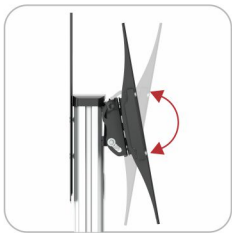

## Telescopic Height Adjustable TV Cart

**Freely Tilting Mechanism**  
allows easy angle adjustment  
and reduces glare from lights or  
windows to obtain the optimal  
viewing comfort.

**Portrait or Landscape  
Viewing**  
promotes a customized placement  
to match different viewing needs  
anytime.

**Quick Assembly Shelf**  
assures easy post-installation and  
height adjustment.

**Internal  
Cable Management**  
hides wires from view to keep a  
clutter-free appearance.

# TT04 Series Telescopic Height Adjustable TV Cart

**TTV04-44TW** **VESA** Compatible 200x200 400x200 300x300 400x400

**MOST 32"-55"** MAX.VESA:400x400

**RATED 50kg/110lbs**

+5°~-12° 0°~90° Cable Management