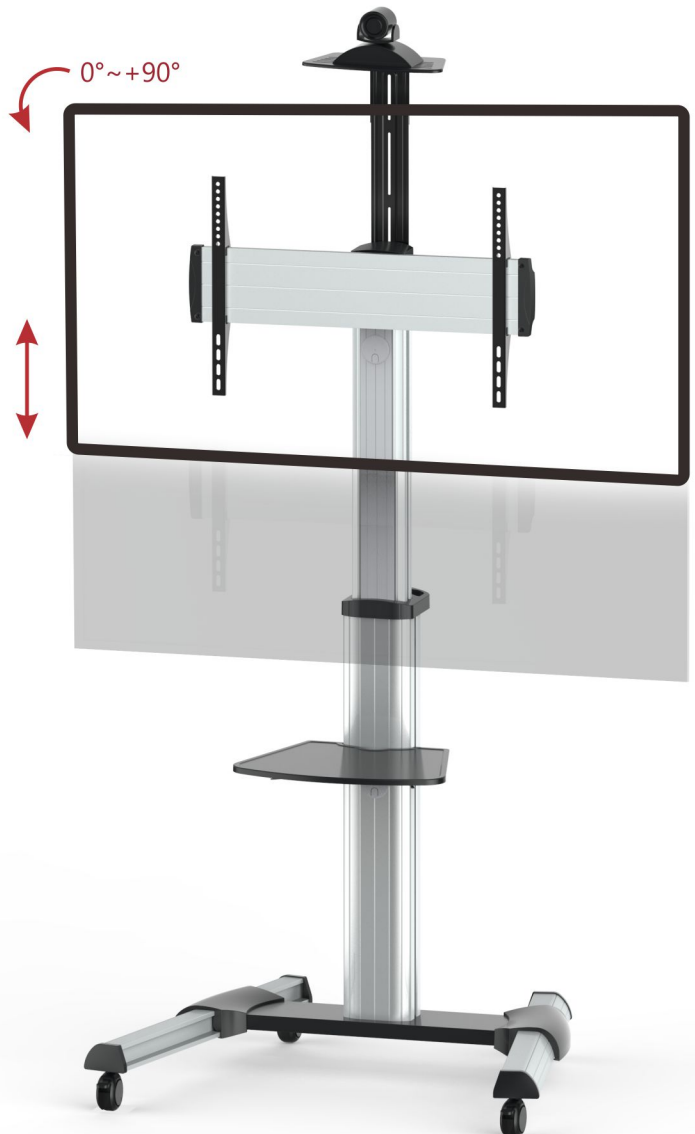

## Telescopic Height Adjustable TV Cart

**Freely Tilting Mechanism**  
allows easy angle adjustment  
and reduces glare from lights or  
windows to obtain the optimal  
viewing comfort.

**Portrait or Landscape  
Viewing**  
promotes a customized placement  
to match different viewing needs  
anytime.

**Quick Assembly Shelf**  
assures easy post-installation and  
height adjustment.

**Internal  
Cable Management**  
hides wires from view to keep a  
clutter-free appearance.

# TT04 Series Telescopic Height Adjustable TV Cart

**TTV04-44TW** **VESA** Compatible 200x200 400x200 300x300 400x400

**MOST 32"-55"** MAX.VESA:400x400

**RATED 50kg/110lbs**

+5°~-12° 0°~90° Cable Management

**MOST 60"-100"** MAX.VESA:1000x600

**RATED 100kg/220lbs**

+5°~-10° Cable Management