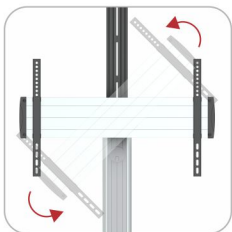

## Telescopic Height Adjustable TV Cart

**Freely Tilting Mechanism**  
allows easy angle adjustment  
and reduces glare from lights or  
windows to obtain the optimal  
viewing comfort.

**Portrait or Landscape  
Viewing**  
promotes a customized placement  
to match different viewing needs  
anytime.

**Quick Assembly Shelf**  
assures easy post-installation and  
height adjustment.

**Internal  
Cable Management**  
hides wires from view to keep a  
clutter-free appearance.

# TT04 Series Telescopic Height Adjustable TV Cart

**TTV04-44TW** **VESA** Compatible 200x200 400x200 300x300 400x400

**MOST 32"-55"** MAX.VESA:400x400

**RATED 50kg/110lbs**

+5°~-12° 0°~90° Cable Management