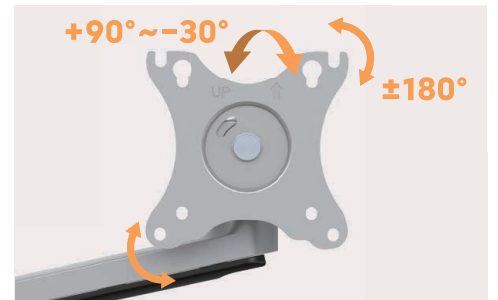

LDT72 Series

Premium Aluminum Articulating Monitor Arms & Stands

Brateck[®]
BRACKET TECHNOLOGY

VESA Plate with Keyhole Slots
provide quick monitor installation

Seamless side-by-side viewing
for dual and quad monitor arms

Multiple Mounting Options for different user needs

Clamp / Grommet Base

Freestanding Base