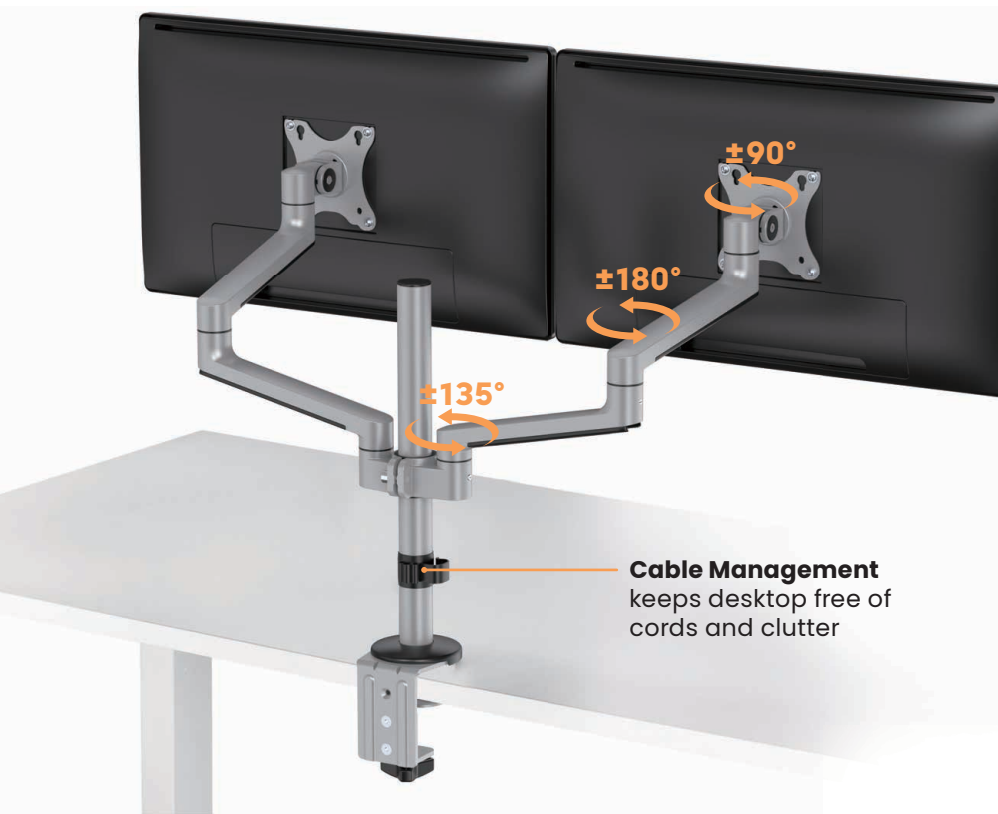

LDT72 Series

Premium Aluminum Articulating Monitor Arms & Stands

Brateck[®]
BRACKET TECHNOLOGY

VESA Plate with Keyhole Slots
provide quick monitor installation

Seamless side-by-side viewing
for dual and quad monitor arms

Multiple Mounting Options for different user needs

Clamp / Grommet Base

Freestanding Base