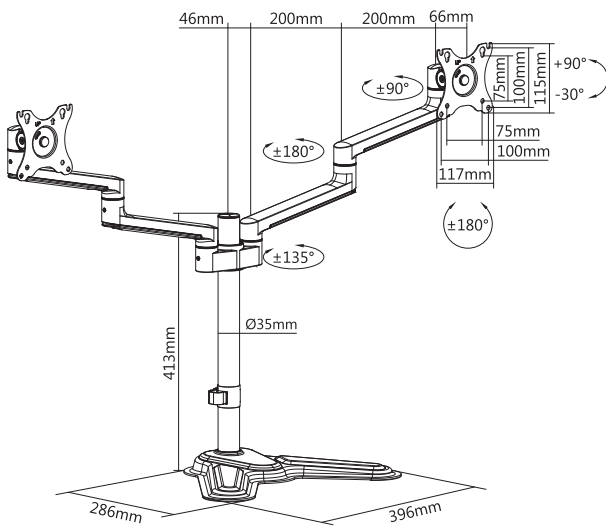

Item No.	LDT72-C024ML
Fit Screen Size	17"-32"
Weight Capacity (monitor)	8kg/17.6lbs
Weight Capacity (laptop)	5kg/11lbs
VESA Compatible	75x75, 100x100
Tilt Range	+90°~-30°
Swivel Range	+90°~-90°
Screen Rotation	+180°~-180°
Material	Aluminum, Steel, Plastic

LDT72 Series

Premium Aluminum Articulating Monitor Arms & Stands

Brateck[®]
BRACKET TECHNOLOGY

For Single Monitor

LDT72-C012

Item No.	LDT72-C012
Fit Screen Size	17"-32"
Weight Capacity	8kg/17.6lbs
VESA Compatible	75x75, 100x100
Tilt Range	+90°~-30°
Swivel Range	+90°~-90°
Screen Rotation	+180°~-180°
Material	Aluminum, Steel, Plastic

LDT72 Series

Premium Aluminum Articulating Monitor Arms & Stands

Brateck[®]
BRACKET TECHNOLOGY

For Dual Monitors

LDT72-C024

LDT72-T024

Item No.	LDT72-C024 / LDT72-T024
Fit Screen Size	17"-32"
Weight Capacity	8kg/17.6lbs
VESA Compatible	75x75, 100x100
Tilt Range	+90°~-30°
Swivel Range	+90°~-90°
Screen Rotation	+180°~-180°
Material	Aluminum, Steel, Plastic

LDT72 Series

Premium Aluminum Articulating Monitor Arms & Stands

Brateck[®]
BRACKET TECHNOLOGY

For Quad Monitors

LDT72-T048

Item No.	LDT72-T048
Fit Screen Size	17"-32"
Weight Capacity	6kg/13.2lbs
VESA Compatible	75x75, 100x100
Tilt Range	$+90^\circ \sim -30^\circ$
Swivel Range	$+90^\circ \sim -90^\circ$
Screen Rotation	$+180^\circ \sim -180^\circ$
Material	Aluminum, Steel, Plastic