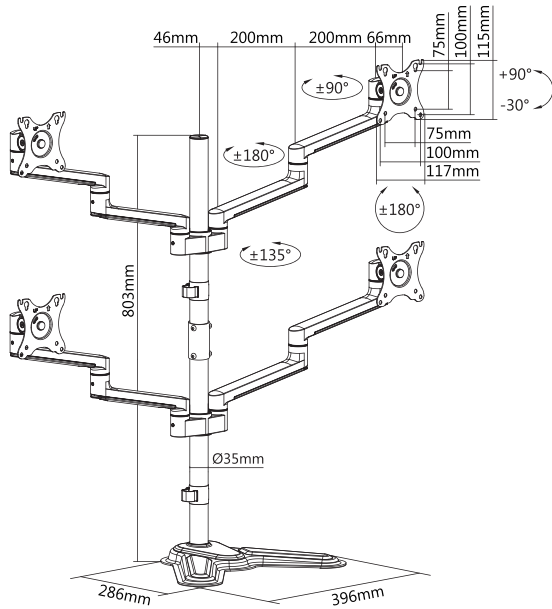

Item No.	LDT72-C024ML
Fit Screen Size	17"-32"
Weight Capacity (monitor)	8kg/17.6lbs
Weight Capacity (laptop)	5kg/11lbs
VESA Compatible	75x75, 100x100
Tilt Range	+90°~-30°
Swivel Range	+90°~-90°
Screen Rotation	+180°~-180°
Material	Aluminum, Steel, Plastic

LDT72 Series

Premium Aluminum Articulating Monitor Arms & Stands

Brateck[®]
BRACKET TECHNOLOGY

For Single Monitor

LDT72-C012

Item No.	LDT72-C012
Fit Screen Size	17"-32"
Weight Capacity	8kg/17.6lbs
VESA Compatible	75x75, 100x100
Tilt Range	+90°~-30°
Swivel Range	+90°~-90°
Screen Rotation	+180°~-180°
Material	Aluminum, Steel, Plastic

LDT72 Series

Premium Aluminum Articulating Monitor Arms & Stands

Brateck[®]
BRACKET TECHNOLOGY

For Dual Monitors

LDT72-C024

LDT72-T024

Item No.	LDT72-C024 / LDT72-T024
Fit Screen Size	17"-32"
Weight Capacity	8kg/17.6lbs
VESA Compatible	75x75, 100x100
Tilt Range	+90°~-30°
Swivel Range	+90°~-90°
Screen Rotation	+180°~-180°
Material	Aluminum, Steel, Plastic

LDT72 Series

Premium Aluminum Articulating Monitor Arms & Stands

Brateck[®]
BRACKET TECHNOLOGY

For Quad Monitors

LDT72-T048

Item No.	LDT72-T048
Fit Screen Size	17"-32"
Weight Capacity	6kg/13.2lbs
VESA Compatible	75x75, 100x100
Tilt Range	$+90^\circ \sim -30^\circ$
Swivel Range	$+90^\circ \sim -90^\circ$
Screen Rotation	$+180^\circ \sim -180^\circ$
Material	Aluminum, Steel, Plastic