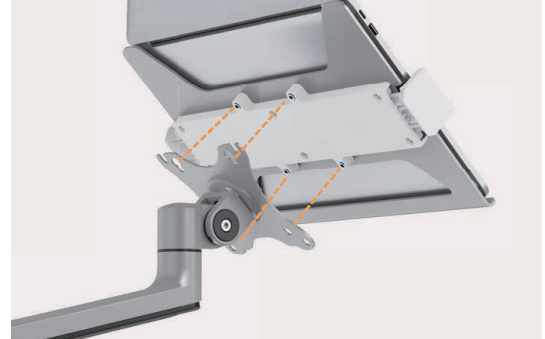

Multiple Mounting Options for different user needs

Clamp / Grommet Base

Freestanding Base

LDT72-C024ML

Premium Aluminum Monitor Arm with Laptop Tray

For Single Monitor and Laptop

Compatible VESA Plate
75x75 VESA plate fits most monitors arms

Non-Slip Silicone Pads
prevent the laptop from scratches

Strong Adjustable Claws
firmly hold different sized laptops

Open Structure
better ventilation for cooler operation

Fits 11.6"–17.3" Laptops

Safety Ledge
keeps the laptop in position

Item No.	LDT72-C024ML
Fit Screen Size	17"-32"
Weight Capacity (monitor)	8kg/17.6lbs
Weight Capacity (laptop)	5kg/11lbs
VESA Compatible	75x75, 100x100
Tilt Range	+90°~-30°
Swivel Range	+90°~-90°
Screen Rotation	+180°~-180°
Material	Aluminum, Steel, Plastic

LDT72 Series

Premium Aluminum Articulating Monitor Arms & Stands

Brateck[®]
BRACKET TECHNOLOGY

For Single Monitor

LDT72-C012

Item No.	LDT72-C012
Fit Screen Size	17"-32"
Weight Capacity	8kg/17.6lbs
VESA Compatible	75x75, 100x100
Tilt Range	+90°~-30°
Swivel Range	+90°~-90°
Screen Rotation	+180°~-180°
Material	Aluminum, Steel, Plastic