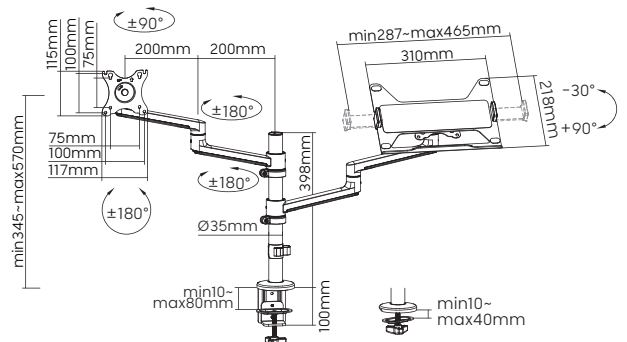

Item No.	LDT72-C024ML
Fit Screen Size	17"-32"
Weight Capacity (monitor)	8kg/17.6lbs
Weight Capacity (laptop)	5kg/11lbs
VESA Compatible	75x75, 100x100
Tilt Range	+90°~-30°
Swivel Range	+90°~-90°
Screen Rotation	+180°~-180°
Material	Aluminum, Steel, Plastic

LDT72 Series

Premium Aluminum Articulating Monitor Arms & Stands

Brateck[®]
BRACKET TECHNOLOGY

For Single Monitor

LDT72-C012

Item No.	LDT72-C012
Fit Screen Size	17"-32"
Weight Capacity	8kg/17.6lbs
VESA Compatible	75x75, 100x100
Tilt Range	+90°~-30°
Swivel Range	+90°~-90°
Screen Rotation	+180°~-180°
Material	Aluminum, Steel, Plastic

LDT72 Series

Premium Aluminum Articulating Monitor Arms & Stands

Brateck[®]
BRACKET TECHNOLOGY

For Dual Monitors

LDT72-C024

LDT72-T024

Item No.	LDT72-C024 / LDT72-T024
Fit Screen Size	17"-32"
Weight Capacity	8kg/17.6lbs
VESA Compatible	75x75, 100x100
Tilt Range	+90°~-30°
Swivel Range	+90°~-90°
Screen Rotation	+180°~-180°
Material	Aluminum, Steel, Plastic

LDT72 Series

Premium Aluminum Articulating Monitor Arms & Stands

Brateck[®]
BRACKET TECHNOLOGY

For Quad Monitors

LDT72-T048

Item No.	LDT72-T048
Fit Screen Size	17"-32"
Weight Capacity	6kg/13.2lbs
VESA Compatible	75x75, 100x100
Tilt Range	$+90^\circ \sim -30^\circ$
Swivel Range	$+90^\circ \sim -90^\circ$
Screen Rotation	$+180^\circ \sim -180^\circ$
Material	Aluminum, Steel, Plastic