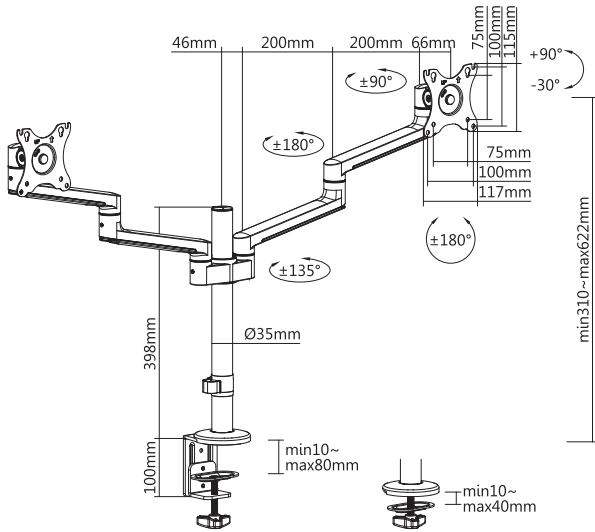

Item No.	LDT72-C024ML
Fit Screen Size	17"-32"
Weight Capacity (monitor)	8kg/17.6lbs
Weight Capacity (laptop)	5kg/11lbs
VESA Compatible	75x75, 100x100
Tilt Range	+90°~-30°
Swivel Range	+90°~-90°
Screen Rotation	+180°~-180°
Material	Aluminum, Steel, Plastic

LDT72 Series

Premium Aluminum Articulating Monitor Arms & Stands

Brateck[®]
BRACKET TECHNOLOGY

For Single Monitor

LDT72-C012

Item No.	LDT72-C012
Fit Screen Size	17"-32"
Weight Capacity	8kg/17.6lbs
VESA Compatible	75x75, 100x100
Tilt Range	+90°~-30°
Swivel Range	+90°~-90°
Screen Rotation	+180°~-180°
Material	Aluminum, Steel, Plastic

LDT72 Series

Premium Aluminum Articulating Monitor Arms & Stands

Brateck[®]
BRACKET TECHNOLOGY

For Dual Monitors

LDT72-C024

LDT72-T024

Item No.	LDT72-C024 / LDT72-T024
Fit Screen Size	17"-32"
Weight Capacity	8kg/17.6lbs
VESA Compatible	75x75, 100x100
Tilt Range	+90°~-30°
Swivel Range	+90°~-90°
Screen Rotation	+180°~-180°
Material	Aluminum, Steel, Plastic

LDT72 Series

Premium Aluminum Articulating Monitor Arms & Stands

Brateck[®]
BRACKET TECHNOLOGY

For Quad Monitors

LDT72-T048

Item No.	LDT72-T048
Fit Screen Size	17"-32"
Weight Capacity	6kg/13.2lbs
VESA Compatible	75x75, 100x100
Tilt Range	$+90^\circ \sim -30^\circ$
Swivel Range	$+90^\circ \sim -90^\circ$
Screen Rotation	$+180^\circ \sim -180^\circ$
Material	Aluminum, Steel, Plastic