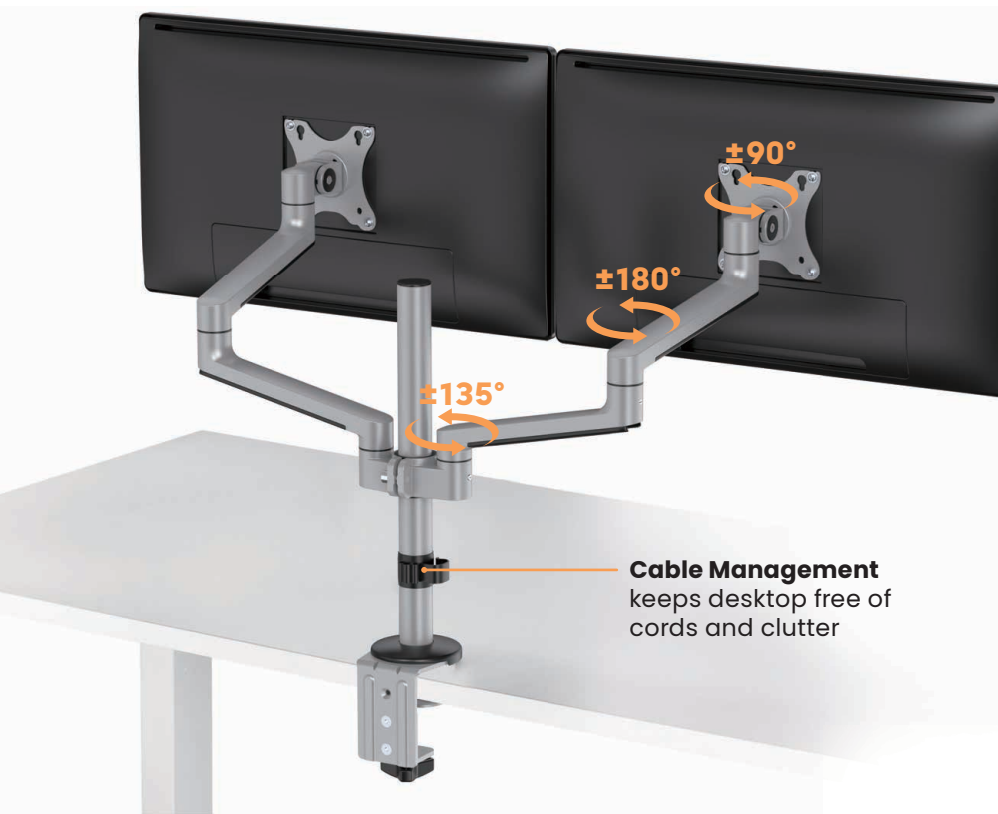

LDT72 Series

Premium Aluminum Articulating Monitor Arms & Stands

Brateck[®]
BRACKET TECHNOLOGY

VESA Plate with Keyhole Slots
provide quick monitor installation

Seamless side-by-side viewing
for dual and quad monitor arms

Multiple Mounting Options for different user needs

Clamp / Grommet Base

Freestanding Base

LDT72-C024ML

Premium Aluminum Monitor Arm with Laptop Tray

For Single Monitor and Laptop

Compatible VESA Plate
75x75 VESA plate fits most monitors arms

Item No.	LDT72-C024ML
Fit Screen Size	17"-32"
Weight Capacity (monitor)	8kg/17.6lbs
Weight Capacity (laptop)	5kg/11lbs
VESA Compatible	75x75, 100x100
Tilt Range	+90°~-30°
Swivel Range	+90°~-90°
Screen Rotation	+180°~-180°
Material	Aluminum, Steel, Plastic

LDT72 Series

Premium Aluminum Articulating Monitor Arms & Stands

Brateck[®]
BRACKET TECHNOLOGY

For Single Monitor

LDT72-C012

Item No.	LDT72-C012
Fit Screen Size	17"-32"
Weight Capacity	8kg/17.6lbs
VESA Compatible	75x75, 100x100
Tilt Range	+90°~-30°
Swivel Range	+90°~-90°
Screen Rotation	+180°~-180°
Material	Aluminum, Steel, Plastic