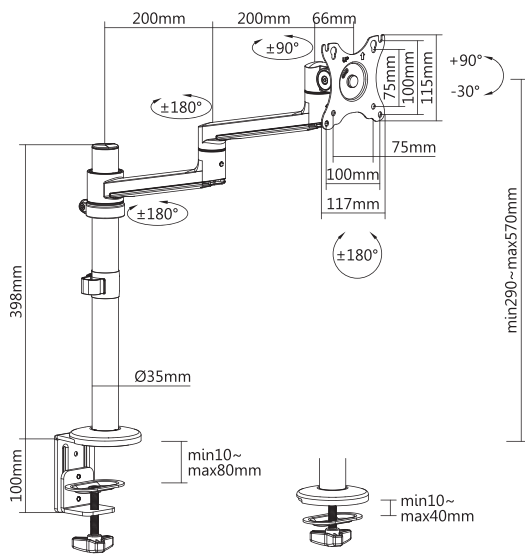

Item No.	LDT72-C024ML
Fit Screen Size	17"-32"
Weight Capacity (monitor)	8kg/17.6lbs
Weight Capacity (laptop)	5kg/11lbs
VESA Compatible	75x75, 100x100
Tilt Range	+90°~-30°
Swivel Range	+90°~-90°
Screen Rotation	+180°~-180°
Material	Aluminum, Steel, Plastic

LDT72 Series

Premium Aluminum Articulating Monitor Arms & Stands

Brateck[®]
BRACKET TECHNOLOGY

For Single Monitor

LDT72-C012

Item No.	LDT72-C012
Fit Screen Size	17"-32"
Weight Capacity	8kg/17.6lbs
VESA Compatible	75x75, 100x100
Tilt Range	+90°~-30°
Swivel Range	+90°~-90°
Screen Rotation	+180°~-180°
Material	Aluminum, Steel, Plastic

LDT72 Series

Premium Aluminum Articulating Monitor Arms & Stands

Brateck[®]
BRACKET TECHNOLOGY

For Dual Monitors

LDT72-C024

LDT72-T024

Item No.	LDT72-C024 / LDT72-T024
Fit Screen Size	17"-32"
Weight Capacity	8kg/17.6lbs
VESA Compatible	75x75, 100x100
Tilt Range	+90°~-30°
Swivel Range	+90°~-90°
Screen Rotation	+180°~-180°
Material	Aluminum, Steel, Plastic

LDT72 Series

Premium Aluminum Articulating Monitor Arms & Stands

Brateck[®]
BRACKET TECHNOLOGY

For Quad Monitors

LDT72-T048

Item No.	LDT72-T048
Fit Screen Size	17"-32"
Weight Capacity	6kg/13.2lbs
VESA Compatible	75x75, 100x100
Tilt Range	$+90^\circ \sim -30^\circ$
Swivel Range	$+90^\circ \sim -90^\circ$
Screen Rotation	$+180^\circ \sim -180^\circ$
Material	Aluminum, Steel, Plastic