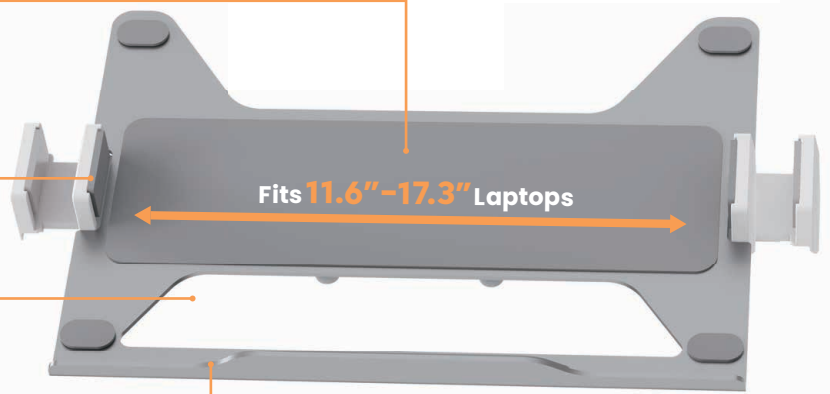

Multiple Mounting Options for different user needs

Clamp / Grommet Base

Freestanding Base

LDT72-C024ML

Premium Aluminum Monitor Arm with Laptop Tray

For Single Monitor and Laptop

Compatible VESA Plate
75x75 VESA plate fits most monitors arms

Non-Slip Silicone Pads
prevent the laptop from scratches

Strong Adjustable Claws
firmly hold different sized laptops

Open Structure
better ventilation for cooler operation

Fits 11.6"–17.3" Laptops

Safety Ledge
keeps the laptop in position

Item No.	LDT72-C024ML
Fit Screen Size	17"-32"
Weight Capacity (monitor)	8kg/17.6lbs
Weight Capacity (laptop)	5kg/11lbs
VESA Compatible	75x75, 100x100
Tilt Range	+90°~-30°
Swivel Range	+90°~-90°
Screen Rotation	+180°~-180°
Material	Aluminum, Steel, Plastic

LDT72 Series

Premium Aluminum Articulating Monitor Arms & Stands

Brateck[®]
BRACKET TECHNOLOGY

For Single Monitor

LDT72-C012

Item No.	LDT72-C012
Fit Screen Size	17"-32"
Weight Capacity	8kg/17.6lbs
VESA Compatible	75x75, 100x100
Tilt Range	+90°~-30°
Swivel Range	+90°~-90°
Screen Rotation	+180°~-180°
Material	Aluminum, Steel, Plastic