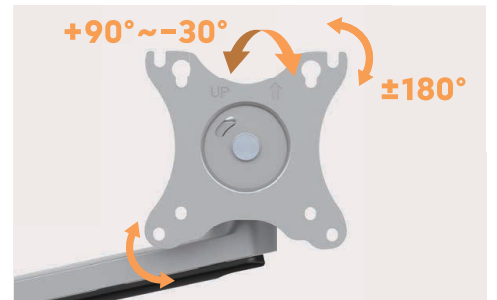

LDT72 Series

Premium Aluminum Articulating Monitor Arms & Stands

Brateck[®]
BRACKET TECHNOLOGY

VESA Plate with Keyhole Slots
provide quick monitor installation

Seamless side-by-side viewing
for dual and quad monitor arms

Multiple Mounting Options for different user needs

Clamp / Grommet Base

Freestanding Base

LDT72-C024ML

Premium Aluminum Monitor Arm with Laptop Tray

For Single Monitor and Laptop

Compatible VESA Plate
75x75 VESA plate fits most monitors arms

Item No.	LDT72-C024ML
Fit Screen Size	17"-32"
Weight Capacity (monitor)	8kg/17.6lbs
Weight Capacity (laptop)	5kg/11lbs
VESA Compatible	75x75, 100x100
Tilt Range	+90°~-30°
Swivel Range	+90°~-90°
Screen Rotation	+180°~-180°
Material	Aluminum, Steel, Plastic

LDT72 Series

Premium Aluminum Articulating Monitor Arms & Stands

Brateck[®]
BRACKET TECHNOLOGY

For Single Monitor

LDT72-C012

Item No.	LDT72-C012
Fit Screen Size	17"-32"
Weight Capacity	8kg/17.6lbs
VESA Compatible	75x75, 100x100
Tilt Range	+90°~-30°
Swivel Range	+90°~-90°
Screen Rotation	+180°~-180°
Material	Aluminum, Steel, Plastic