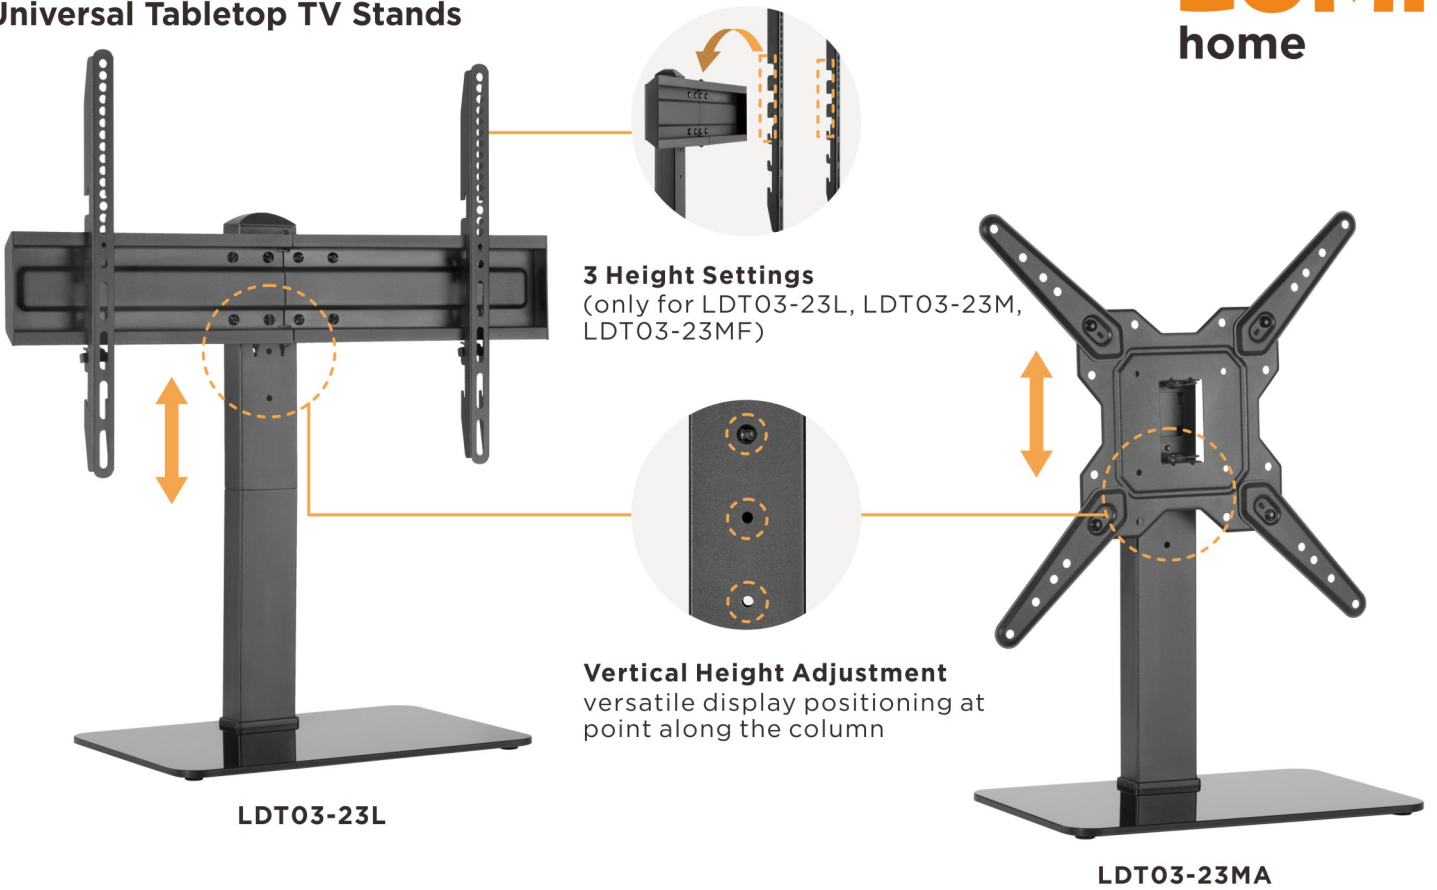

## Universal Tabletop TV Stands

Unlike TV wall mounts which are only mounted to a fixed position, the LDT03-23 Series is easy to be placed almost anywhere in a room so that people can adjust their room layout at will. With a specially designed package, this TV stand is great for reducing shipping and storage costs, especially for e-commerce merchants.

### Universal Tabletop TV Stands

**LUMI**  
home

**+35° ~ -35° Swivel**  
(except for LDT03-23MF)

**Cable Management**  
for a neat and clean look

#### LDT03-23MF

Item No.	LDT03-23M	LDT03-23L	LDT03-23MF
Fit Screen Size	32"-55"	37"-70"	32"-55"
Weight Capacity (per screen)	40kg (88lbs)	40kg (88lbs)	40kg (88lbs)
VESA Compatible	Max.400x400	Max.600x400	Max.400x400
Swivel Range	-35°-+35°	-35°-+35°	/
TV Height Range	260/305/355/405/450mm (10.2"/12"/14"/15.9"/17.7")	360/405/455/505/550mm (14.2"/15.9"/17.9"/19.9"/21.7")	300/345/380/415/460mm (11.8"/13.6"/15"/16.3"/18.1")
Material	Steel, Tempered Glass, Plastic	Steel, Tempered Glass, Plastic	Steel, Tempered Glass, Plastic

#### LDT03-23MA

Item No.	LDT03-23S	LDT03-23MA
Fit Screen Size	23"-43"	23"-55"
Weight Capacity (per screen)	40kg (88lbs)	40kg (88lbs)
VESA Compatible	Max.200x200	Max.400x400
Swivel Range	-35°-+35°	-35°-+35°
TV Height Range	295/345/395mm (11.6"/13.6"/15.6")	295/345/395mm (11.6"/13.6"/15.6")
Material	Steel, Tempered Glass, Plastic	Steel, Tempered Glass, Plastic