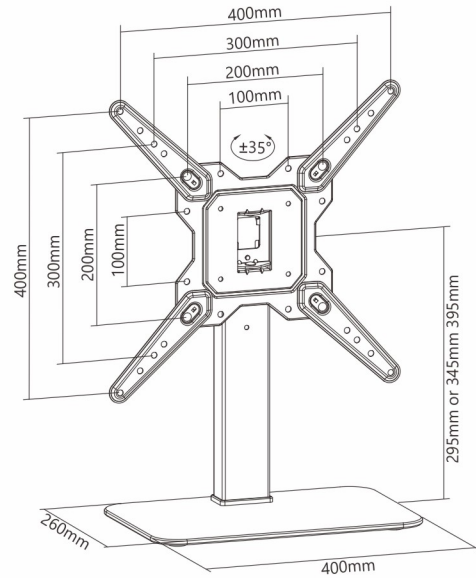

#### LDT03-23MF

Item No.	LDT03-23M	LDT03-23L	LDT03-23MF
Fit Screen Size	32"-55"	37"-70"	32"-55"
Weight Capacity (per screen)	40kg (88lbs)	40kg (88lbs)	40kg (88lbs)
VESA Compatible	Max.400x400	Max.600x400	Max.400x400
Swivel Range	-35°-+35°	-35°-+35°	/
TV Height Range	260/305/355/405/450mm (10.2"/12"/14"/15.9"/17.7")	360/405/455/505/550mm (14.2"/15.9"/17.9"/19.9"/21.7")	300/345/380/415/460mm (11.8"/13.6"/15"/16.3"/18.1")
Material	Steel, Tempered Glass, Plastic	Steel, Tempered Glass, Plastic	Steel, Tempered Glass, Plastic

#### LDT03-23MA

Item No.	LDT03-23S	LDT03-23MA
Fit Screen Size	23"-43"	23"-55"
Weight Capacity (per screen)	40kg (88lbs)	40kg (88lbs)
VESA Compatible	Max.200x200	Max.400x400
Swivel Range	-35°-+35°	-35°-+35°
TV Height Range	295/345/395mm (11.6"/13.6"/15.6")	295/345/395mm (11.6"/13.6"/15.6")
Material	Steel, Tempered Glass, Plastic	Steel, Tempered Glass, Plastic