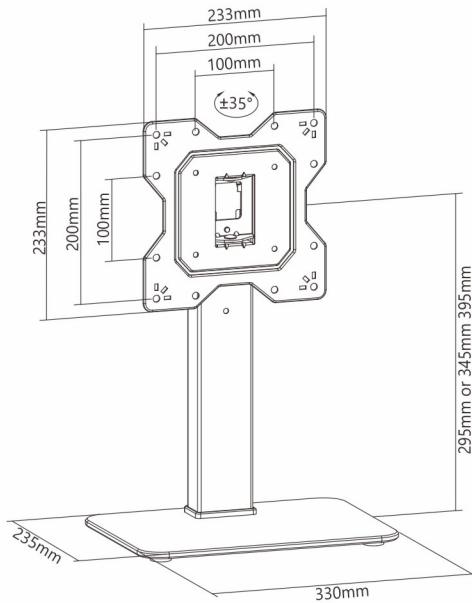

#### LDT03-23MF

Item No.	LDT03-23M	LDT03-23L	LDT03-23MF
Fit Screen Size	32"-55"	37"-70"	32"-55"
Weight Capacity (per screen)	40kg (88lbs)	40kg (88lbs)	40kg (88lbs)
VESA Compatible	Max.400x400	Max.600x400	Max.400x400
Swivel Range	-35°-+35°	-35°-+35°	/
TV Height Range	260/305/355/405/450mm (10.2"/12"/14"/15.9"/17.7")	360/405/455/505/550mm (14.2"/15.9"/17.9"/19.9"/21.7")	300/345/380/415/460mm (11.8"/13.6"/15"/16.3"/18.1")
Material	Steel, Tempered Glass, Plastic	Steel, Tempered Glass, Plastic	Steel, Tempered Glass, Plastic

#### LDT03-23MA

Item No.	LDT03-23S	LDT03-23MA
Fit Screen Size	23"-43"	23"-55"
Weight Capacity (per screen)	40kg (88lbs)	40kg (88lbs)
VESA Compatible	Max.200x200	Max.400x400
Swivel Range	-35°-+35°	-35°-+35°
TV Height Range	295/345/395mm (11.6"/13.6"/15.6")	295/345/395mm (11.6"/13.6"/15.6")
Material	Steel, Tempered Glass, Plastic	Steel, Tempered Glass, Plastic