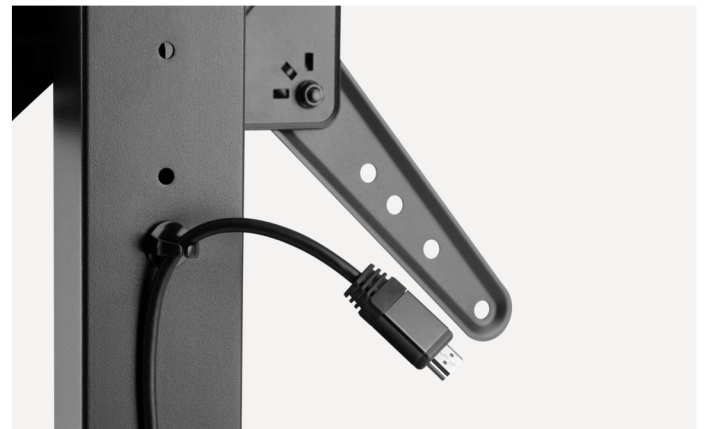

LDT03-23 Series

Universal Tabletop TV Stands

LUMI
home

Optimized Packaging

for lowest shipping and storage costs -great for e-commerce merchants