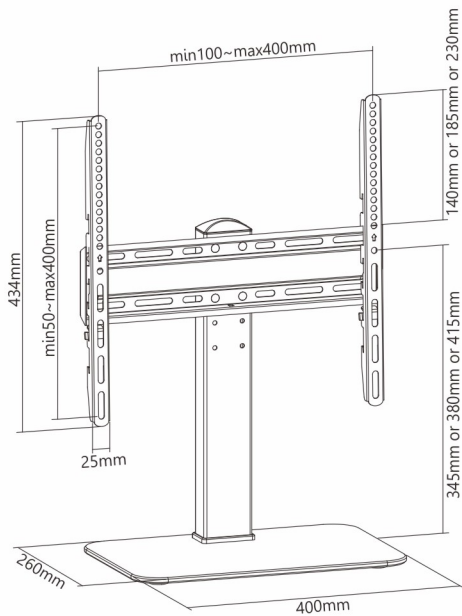

#### LDT03-23MF

Item No.	LDT03-23M	LDT03-23L	LDT03-23MF
Fit Screen Size	32"-55"	37"-70"	32"-55"
Weight Capacity (per screen)	40kg (88lbs)	40kg (88lbs)	40kg (88lbs)
VESA Compatible	Max.400x400	Max.600x400	Max.400x400
Swivel Range	-35°-+35°	-35°-+35°	/
TV Height Range	260/305/355/405/450mm (10.2"/12"/14"/15.9"/17.7")	360/405/455/505/550mm (14.2"/15.9"/17.9"/19.9"/21.7")	300/345/380/415/460mm (11.8"/13.6"/15"/16.3"/18.1")
Material	Steel, Tempered Glass, Plastic	Steel, Tempered Glass, Plastic	Steel, Tempered Glass, Plastic

#### LDT03-23MA

Item No.	LDT03-23S	LDT03-23MA
Fit Screen Size	23"-43"	23"-55"
Weight Capacity (per screen)	40kg (88lbs)	40kg (88lbs)
VESA Compatible	Max.200x200	Max.400x400
Swivel Range	-35°-+35°	-35°-+35°
TV Height Range	295/345/395mm (11.6"/13.6"/15.6")	295/345/395mm (11.6"/13.6"/15.6")
Material	Steel, Tempered Glass, Plastic	Steel, Tempered Glass, Plastic