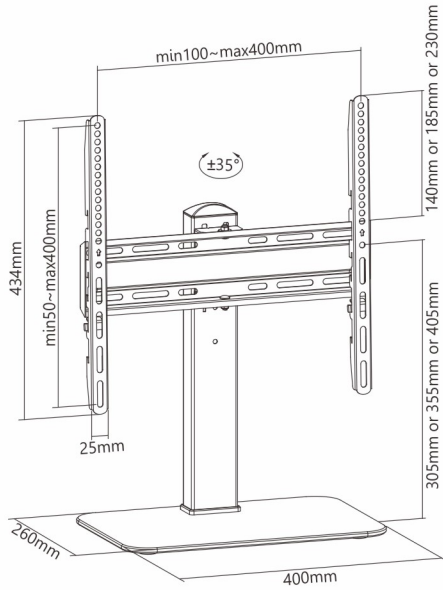

LDT03-23 Series

Universal Tabletop TV Stands

LDT03-23M