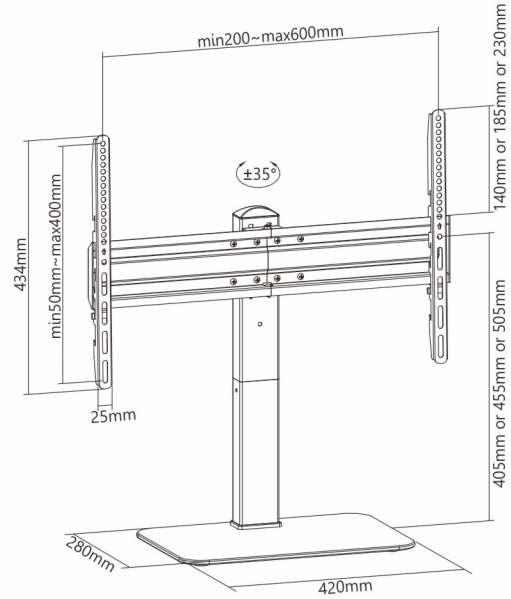

#### LDT03-23MF

Item No.	LDT03-23M	LDT03-23L	LDT03-23MF
Fit Screen Size	32"-55"	37"-70"	32"-55"
Weight Capacity (per screen)	40kg (88lbs)	40kg (88lbs)	40kg (88lbs)
VESA Compatible	Max.400x400	Max.600x400	Max.400x400
Swivel Range	-35°-+35°	-35°-+35°	/
TV Height Range	260/305/355/405/450mm (10.2"/12"/14"/15.9"/17.7")	360/405/455/505/550mm (14.2"/15.9"/17.9"/19.9"/21.7")	300/345/380/415/460mm (11.8"/13.6"/15"/16.3"/18.1")
Material	Steel, Tempered Glass, Plastic	Steel, Tempered Glass, Plastic	Steel, Tempered Glass, Plastic

#### LDT03-23MA

Item No.	LDT03-23S	LDT03-23MA
Fit Screen Size	23"-43"	23"-55"
Weight Capacity (per screen)	40kg (88lbs)	40kg (88lbs)
VESA Compatible	Max.200x200	Max.400x400
Swivel Range	-35°-+35°	-35°-+35°
TV Height Range	295/345/395mm (11.6"/13.6"/15.6")	295/345/395mm (11.6"/13.6"/15.6")
Material	Steel, Tempered Glass, Plastic	Steel, Tempered Glass, Plastic