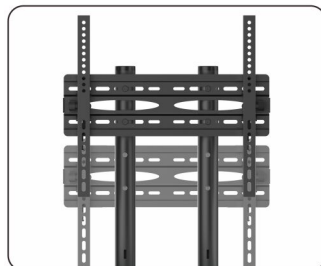

# Versatile & Compact TV Cart

For most 37"-70" LED/LCD Flat Panel TVs

**Height Adjustable Camera Shelf**  
allows teleconference meetings

**Freely Tilting Mechanism**  
allows easy angle adjustment and reduces glare from lights or windows to obtain the optimal viewing comfort.

**Panel Height Adjustment**  
promotes a customized placement to match different viewing needs anytime.

**Height Adjustable Component Shelf**  
offers more space to hold A/V equipment.

**Sturdy Base with Heavy-duty Casters**  
supports easy maneuverability and ensures reliable performance for years of use.

# T1028 Series Versatile & Compact TV Cart

MOST  
37"-70"  
MAX.VESA 600x400

RATED  
TV:50kg/110lbs  
DVD:10kg/22lbs

+10° ~ -10°

Four Times  
Strength  
Tested

VESA  
200x200 400x200  
300x300 400x400  
600x400

## T1028T Telescopic Pole