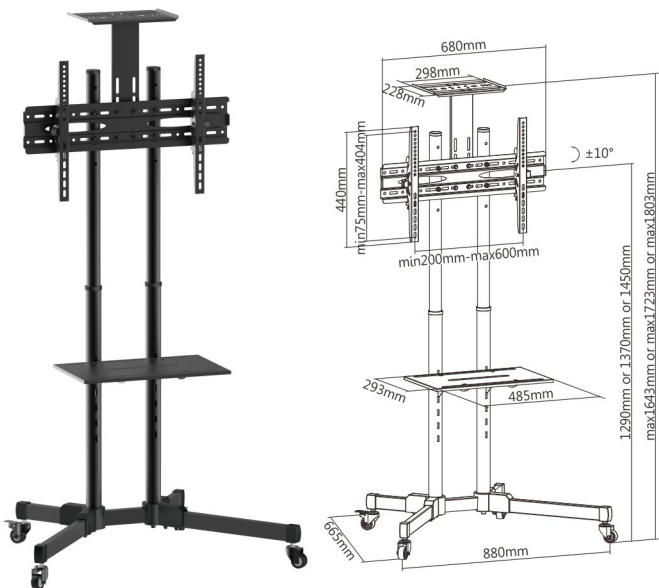

# Versatile & Compact TV Cart

For most 37"-70" LED/LCD Flat Panel TVs

**Height Adjustable Camera Shelf**  
allows teleconference meetings

**Freely Tilting Mechanism**  
allows easy angle adjustment and reduces glare from lights or windows to obtain the optimal viewing comfort.

**Panel Height Adjustment**  
promotes a customized placement to match different viewing needs anytime.

**Height Adjustable Component Shelf**  
offers more space to hold A/V equipment.

**Sturdy Base with Heavy-duty Casters**  
supports easy maneuverability and ensures reliable performance for years of use.

# T1028 Series Versatile & Compact TV Cart

MOST  
37"-70"  
MAX.VESA 600x400

RATED  
TV:50kg/110lbs  
DVD:10kg/22lbs

+10° ~ -10°

Four Times  
Strength  
Tested

VESA  
200x200 400x200  
300x300 400x400  
600x400

## T1028T Telescopic Pole