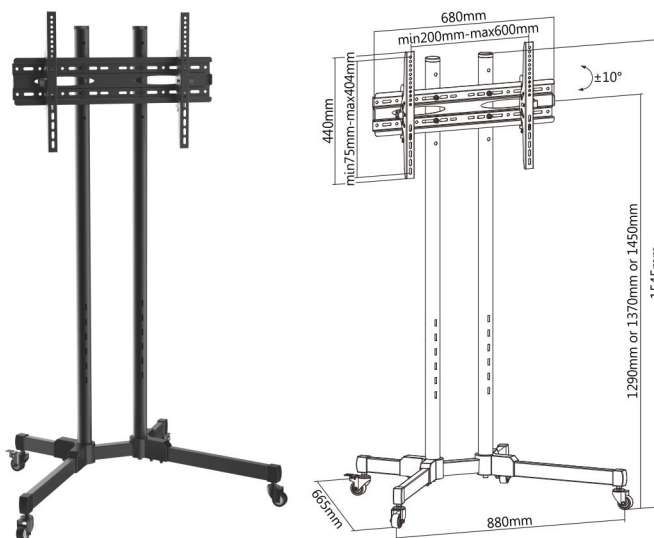

T1028 Series Versatile & Compact TV Cart

MOST
37"-70"
MAX.VESA 600x400

RATED
TV:50kg/110lbs
DVD:10kg/22lbs

+10° ~ -10°

Four Times
Strength
Tested

VESA
200x200 400x200
300x300 400x400
600x400

T1028T Telescopic Pole

T1028B

T1028TE Telescopic Pole

T1028E

TDV06 DVD/AV Shelf