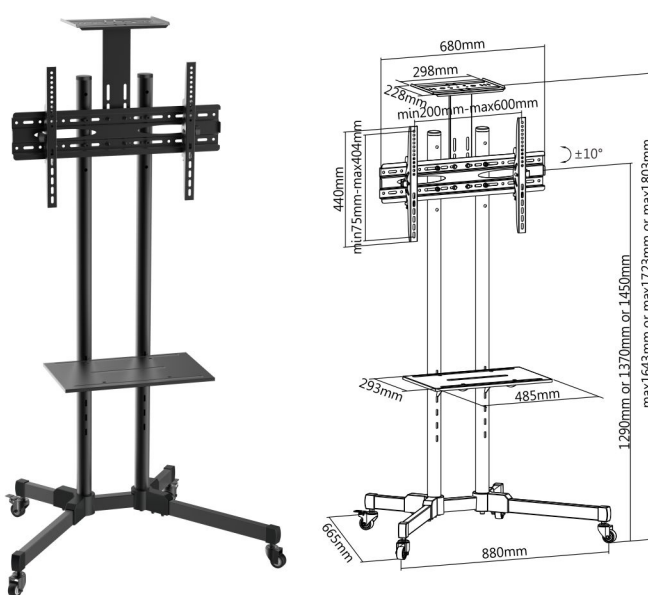

T1028 Series Versatile & Compact TV Cart

MOST
37"-70"
MAX.VESA 600x400

RATED
TV:50kg/110lbs
DVD:10kg/22lbs

+10° ~ -10°

Four Times
Strength
Tested

VESA
200x200 400x200
300x300 400x400
600x400

T1028T Telescopic Pole

T1028B

T1028TE Telescopic Pole

T1028E

TDV06 DVD/AV Shelf