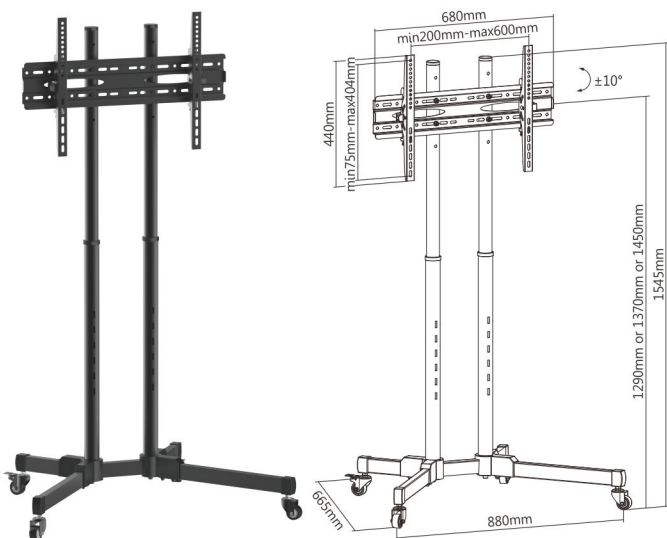

T1028TE Telescopic Pole