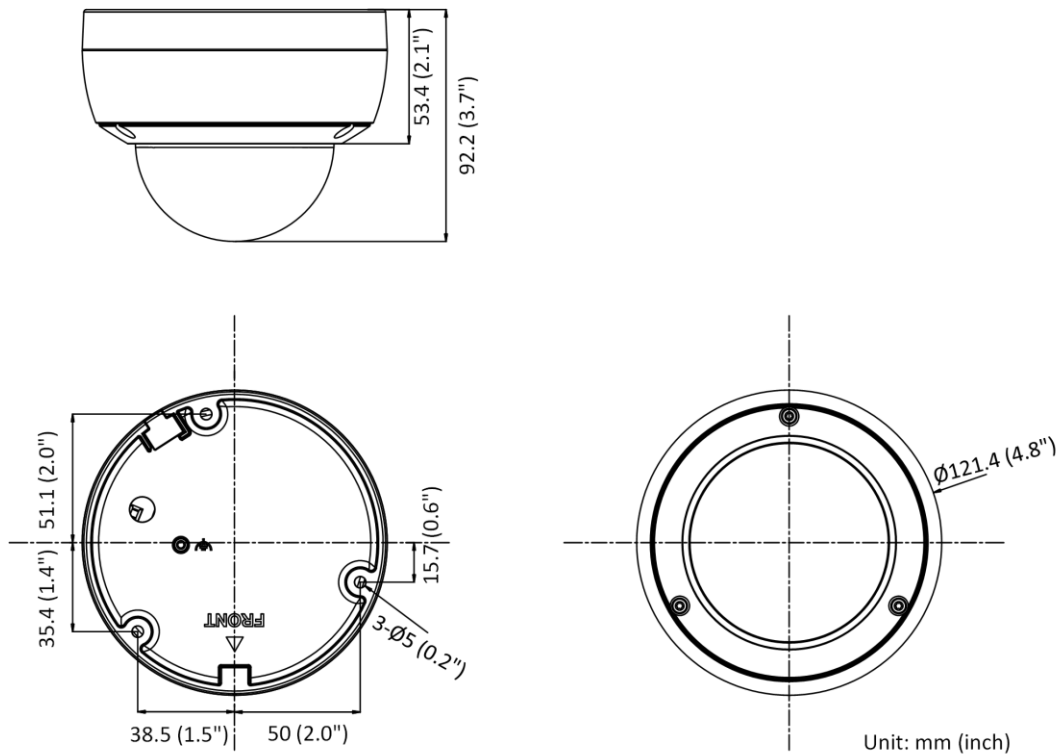

▪ Dimension

▪ Accessory

▪ Optional

DS-1272ZJ-120 Wall Mount	DS-1280ZJ-DM46 Junction Box	DS-1275ZJ-SUS Vertical Pole Mount	DS-1271ZJ-120 Pendant Mount	DS-1272ZJ-120B Wall Mount
DS-1276ZJ-SUS Corner Mount	DS-1253ZJ-M Rain Shade