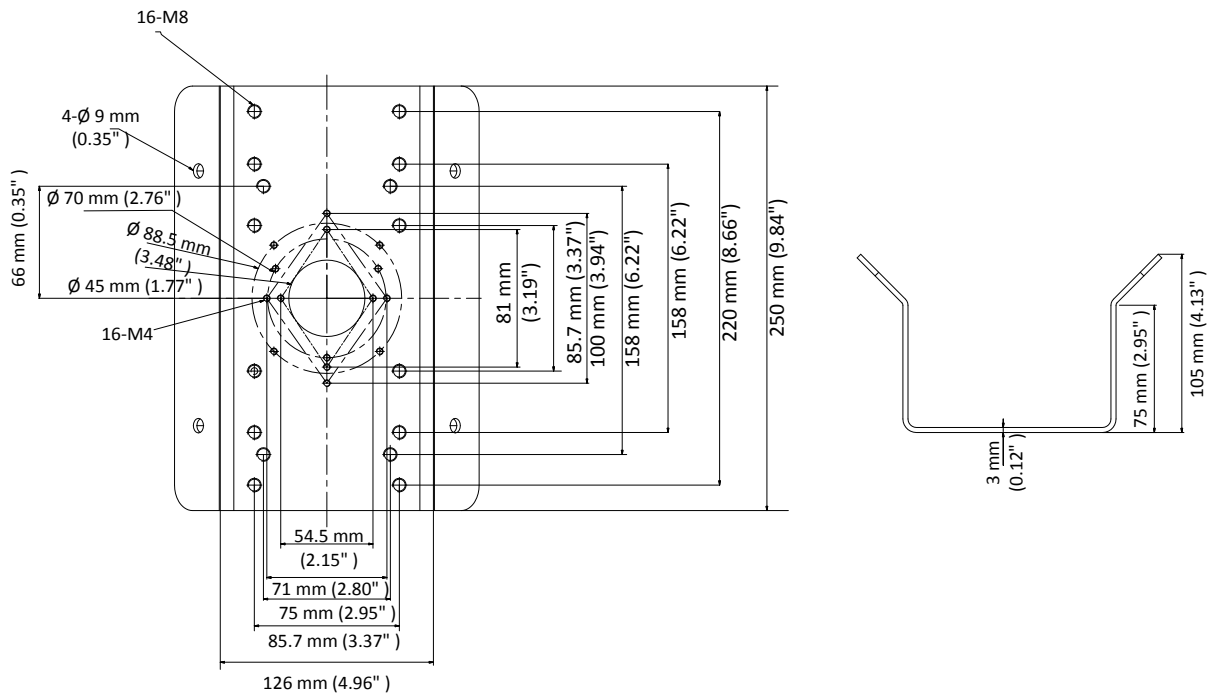

### Corner Mount

#### Feature

- Stainless steel with surface spray treatment
- One piece stainless steel formation ensures the reliable structure
- Expand camera's field of view

#### Dimension

#### Parameter

Model	HIA-B201
Parameters	Corner Mount
Appearance	Hikvision White
Material	Stainless Steel
Dimension	126 mm × 105 mm × 250 mm (4.96" × 4.13" × 9.84")
Weight	1990 g (4.39 lb.)