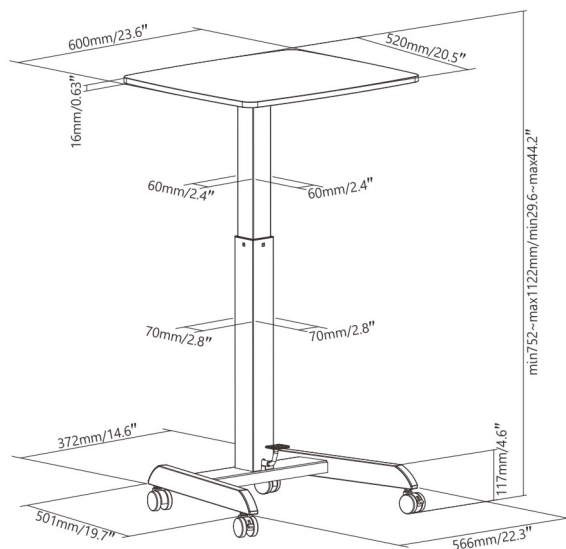

**Lockable Casters** (2 of 4) ensure mobility and stability

**Edge Stopper** for worry-free reading and writing

2

10°/20°/30°

**Adjustable Tilt** provides the optimal angle

**Foot Activated Height Adjustment** sit or stand to work at your desired height

## Height Adjustable Mobile Workstation with Foot Pedal

**FWS07-1** With Tilttable Desktop

**FWS07-2**

Item No.	FWS07-1	FWS07-2
Worksurface Size	600x520mm (23.6"x20.5")	600x520mm (23.6"x20.5")
Worksurface Thickness	16mm(0.63")	16mm(0.63")
Worksurface Weight Capacity	8kg(17.6lbs)	8kg(17.6lbs)
Height Range	758-1128mm (29.8"-44.4")	752-1122mm (29.6"x44.2")
Tilt Range	0°/ 10°/ 20°/30°	/
Material	Steel, Plastic	Steel, Plastic