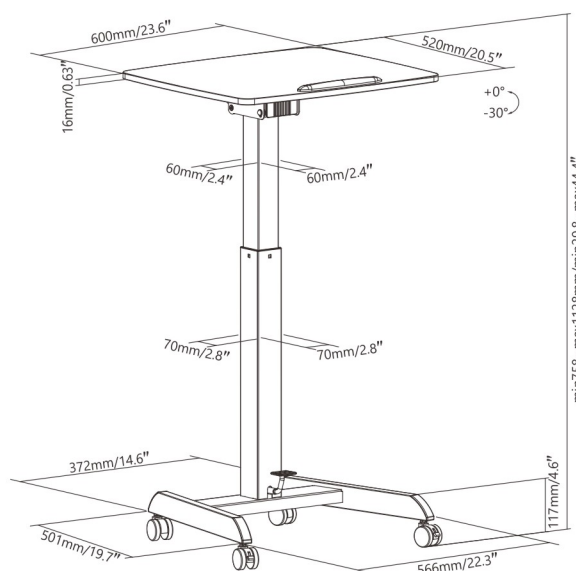

**Lockable Casters** (2 of 4) ensure mobility and stability

**Edge Stopper** for worry-free reading and writing

2

10°/20°/30°

**Adjustable Tilt** provides the optimal angle

**Foot Activated Height Adjustment** sit or stand to work at your desired height

## Height Adjustable Mobile Workstation with Foot Pedal

**FWS07-1** With Tilttable Desktop

**FWS07-2**

Item No.	FWS07-1	FWS07-2
Worksurface Size	600x520mm (23.6"x20.5")	600x520mm (23.6"x20.5")
Worksurface Thickness	16mm(0.63")	16mm(0.63")
Worksurface Weight Capacity	8kg(17.6lbs)	8kg(17.6lbs)
Height Range	758-1128mm (29.8"-44.4")	752-1122mm (29.6"x44.2")
Tilt Range	0°/ 10°/ 20°/30°	/
Material	Steel, Plastic	Steel, Plastic