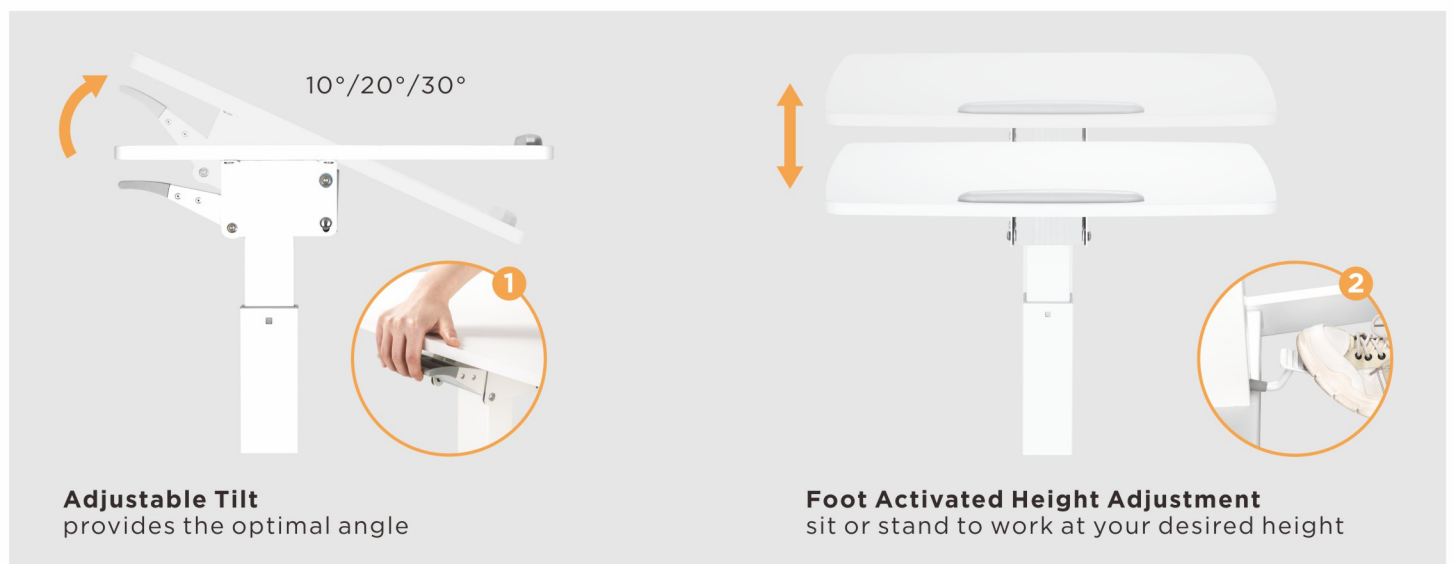

# Height Adjustable Mobile Workstation with Foot Pedal

**LUMI**  
ergo

Featuring a convenient **foot activated pneumatic height adjustment**, the FWS07 Series offers endless possibilities for presentations or in providing a more active and healthier working style-no matter what size you are. The single leg design with high quality casters combine to provide stability and mobility anywhere you want.

**Lockable Casters** (2 of 4) ensure mobility and stability

**Edge Stopper** for worry-free reading and writing

2

10°/20°/30°

**Adjustable Tilt** provides the optimal angle

**Foot Activated Height Adjustment** sit or stand to work at your desired height

## Height Adjustable Mobile Workstation with Foot Pedal

**FWS07-1** With Tilttable Desktop

**FWS07-2**

Item No.	FWS07-1	FWS07-2
Worksurface Size	600x520mm (23.6"x20.5")	600x520mm (23.6"x20.5")
Worksurface Thickness	16mm(0.63")	16mm(0.63")
Worksurface Weight Capacity	8kg(17.6lbs)	8kg(17.6lbs)
Height Range	758-1128mm (29.8"-44.4")	752-1122mm (29.6"x44.2")
Tilt Range	0°/ 10°/ 20°/30°	/
Material	Steel, Plastic	Steel, Plastic