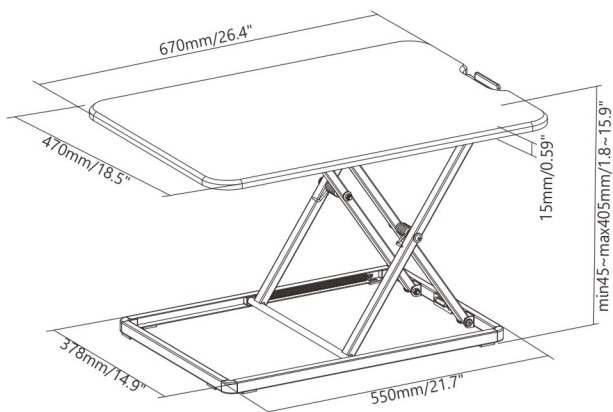

Single Handle Design
adjust the height in a snap

5 Lockable Height Settings

accommodate most users and securely hold the position

Ultra-Slim Design

so thin it blends into the desktop

EVA Foam Pads

protect work surface from scratches

Item No.	DWS26-01N
Worksurface Size	670x470mm (26.4"x18.5")
Worksurface Thickness	15mm (0.59")
Worksurface Weight Capacity	8kg/17.6lbs
Height Range	45/215/265/305/365/405mm (1.8"/8.5"/10.4"/12"/14.4"/15.9")
Material	MDF & PVC, Steel