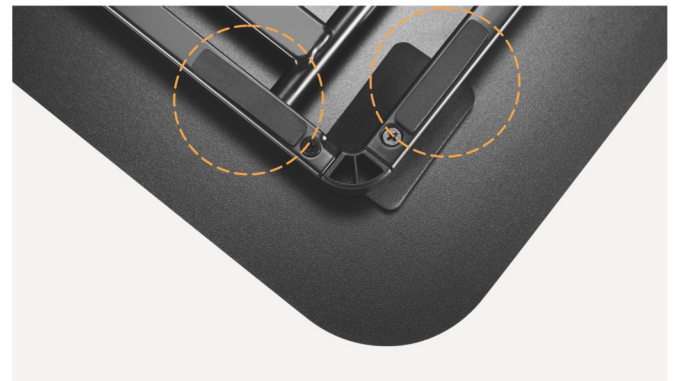

Single Handle Design
adjust the height in a snap

5 Lockable Height Settings

accommodate most users and securely hold the position

Ultra-Slim Design

so thin it blends into the desktop

EVA Foam Pads

protect work surface from scratches