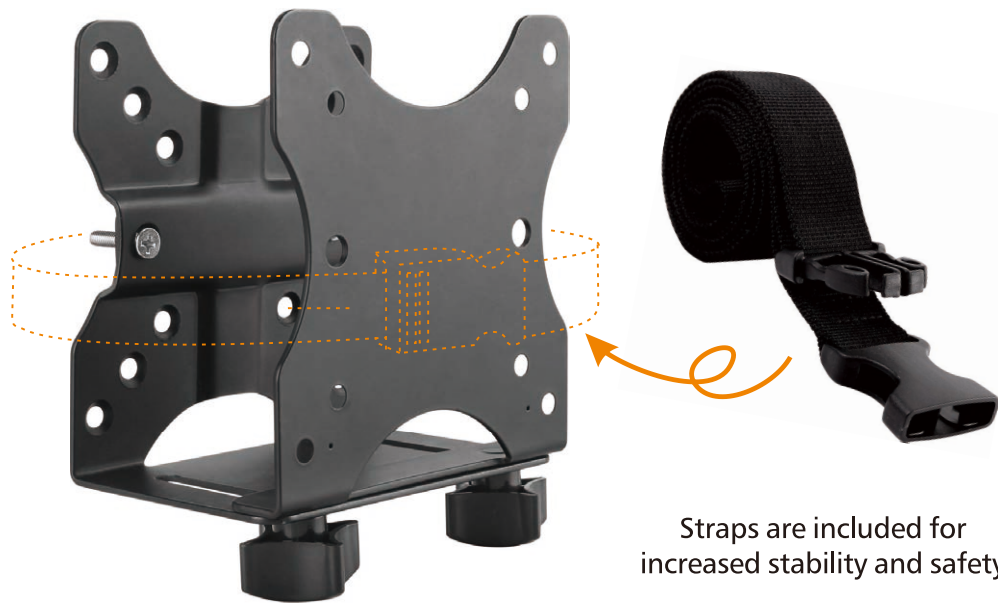

HARD  
WORK

Brateck®  
BRACKET TECHNOLOGY

*Saving more space for working area*

## CPB-1 Multi-functional Thin Client Mount

Straps are included for increased stability and safety

### 3-way Installation

Clamped to the Pole

VESA Plate

Under Desktop