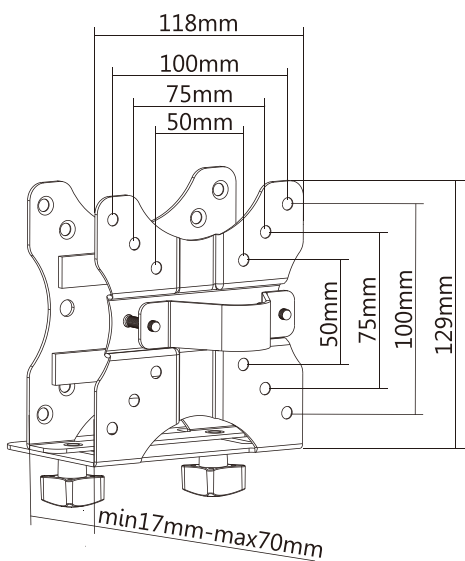

HARD  
WORK

Brateck®  
BRACKET TECHNOLOGY

*Saving more space for working area*

## CPB-1 Multi-functional Thin Client Mount

Straps are included for increased stability and safety

### 3-way Installation

Clamped to the Pole

VESA Plate

Under Desktop