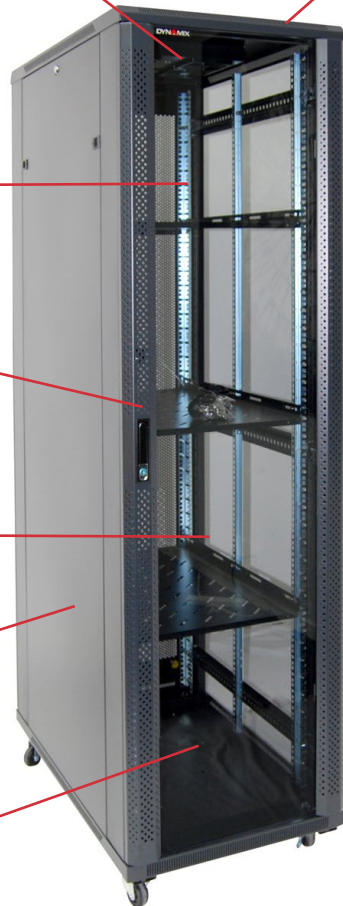

NETWORK SERVER CABINET

SR SERIES 19" NETWORK SERVER CABINETS 600 WIDE

FEATURES:

- Supplied with fixed shelves, fans, cage nuts, castors, levelling feet
- Static loading: 800kg
- Width: 600mm, 800mm
- Depth: 600mm, 700mm, 800mm, 900mm, 1000mm, 1200mm
- Optional plinths available to bolt cabinet to floor
- Optional vertical cable tray available
- Optional baying kit available for cabinet interconnection (RABK)
- Optional mesh front door available
- Vertical mounting profile can be adjusted in 25mm increments
- Supplied complete or in fast assembly flat pack format (FP codes)
- Material: SPCC quality cold rolled steel, gloss black colour, easy clean surface
- Mounting profile 2.0mm, mounting angle 1.5mm, others 1.2mm
- Surface finish: Degrease, acid pickling, rust prevention, parkerizing, pure water cleaning and static electricity plastic painting
- Complies with IEC-60297, ANSI/EIA RS-310-D, IEC297-2, DIN41491;PART1, DIN41494; PART7, GB/T3047.2-92, IP20 rated
- Compatible with 19" International Standard and Metrical and ETSI standards
- 2 Year Warranty on cabinets. Subject to use within the static loading specifications and operation within normal environmental conditions
- 1 Year Warranty on fans

NETWORK SERVER CABINET SR SERIES 19" NETWORK SERVER CABINETS 600 WIDE

Ceiling mounted drop in 4 way fan tray fitted with dust filters

Top mounted removable fan tray

Top cable entry front and back, also dual side entry on 800mm wide models.

Vertical uprights, adjustable forward and backward

Front door can be hinged left or right side

CABINET FRONT VIEW

Tinted glass front door

Lockable, removable side panels

Bottom cable entry

Dual rear mesh doors

Zinc coated vertical uprights with RU markings

2.5" heavy duty castor wheels and levelling feet

Universal Key for all locks

Multiple grounding pins to earth doors and side panels

NETWORK SERVER CABINET

SR SERIES 19" NETWORK SERVER CABINETS 600 WIDE