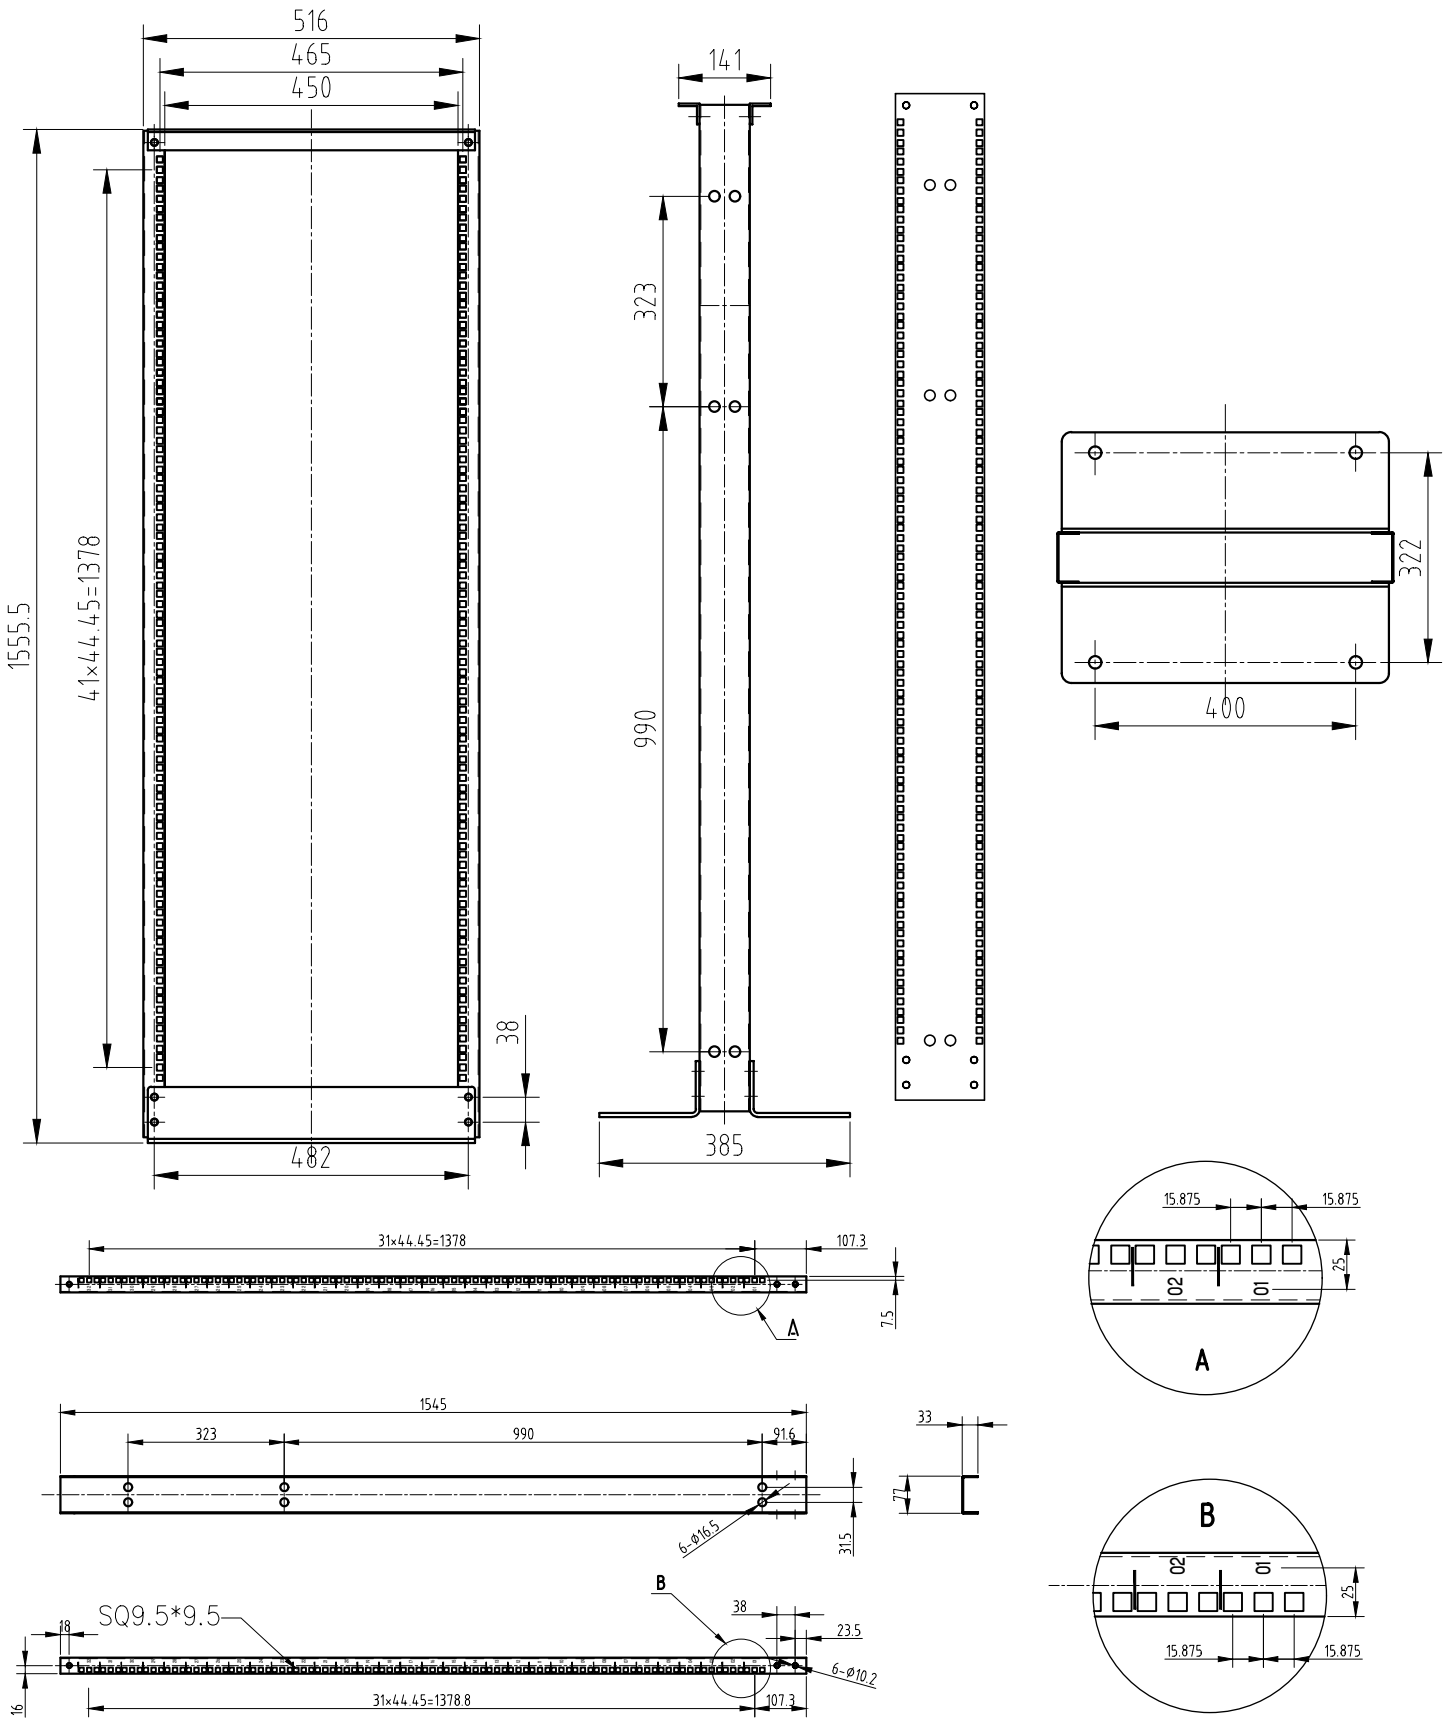

MODEL CODE	HEIGHT	W X D X H (INTERNAL)	M ³	Kg
ROR22B	22RU	543x280x1130mm	0.08	16
ROR32B	32RU	543x280x1562mm	0.10	30
ROR47B	47RU	543x280x2230mm	0.16	42

ALSO AVAILABLE:

ROF4P42

42U 4 Post Depth Adjustable open Frame rack, Depth 559mm~1023mm. Supplied in flat pack.

AVROT18-500

19" 18U Rotary Rack. Rotation Angles: 45 & 90. 3mm steel adds Stability. 500 x 495 x 880mm

AVR2220

22RU Stackable AV Rack 520D x 525W x 1150mmH Open Frame with #10-32 apped Holes on 2.5mm thick Vertical Rails

RACS-400

1RU 19" Cantilever Shelf. 381mm Deep, Weight Rating: 18kg. Black Colour

Please note we took the up-most care to compile the information in this datasheet. To the best of our knowledge all info provided were correct at the time of creation. Should any specs change we try to update info accordingly. Information are subject to change without notice. In the case that you find any irregularity please inform our team at contactus@dynamix.co.nz

Last updated: 03 August 2022

ROR22B DRAWING

ROR32B DRAWING

ROR47B DRAWING