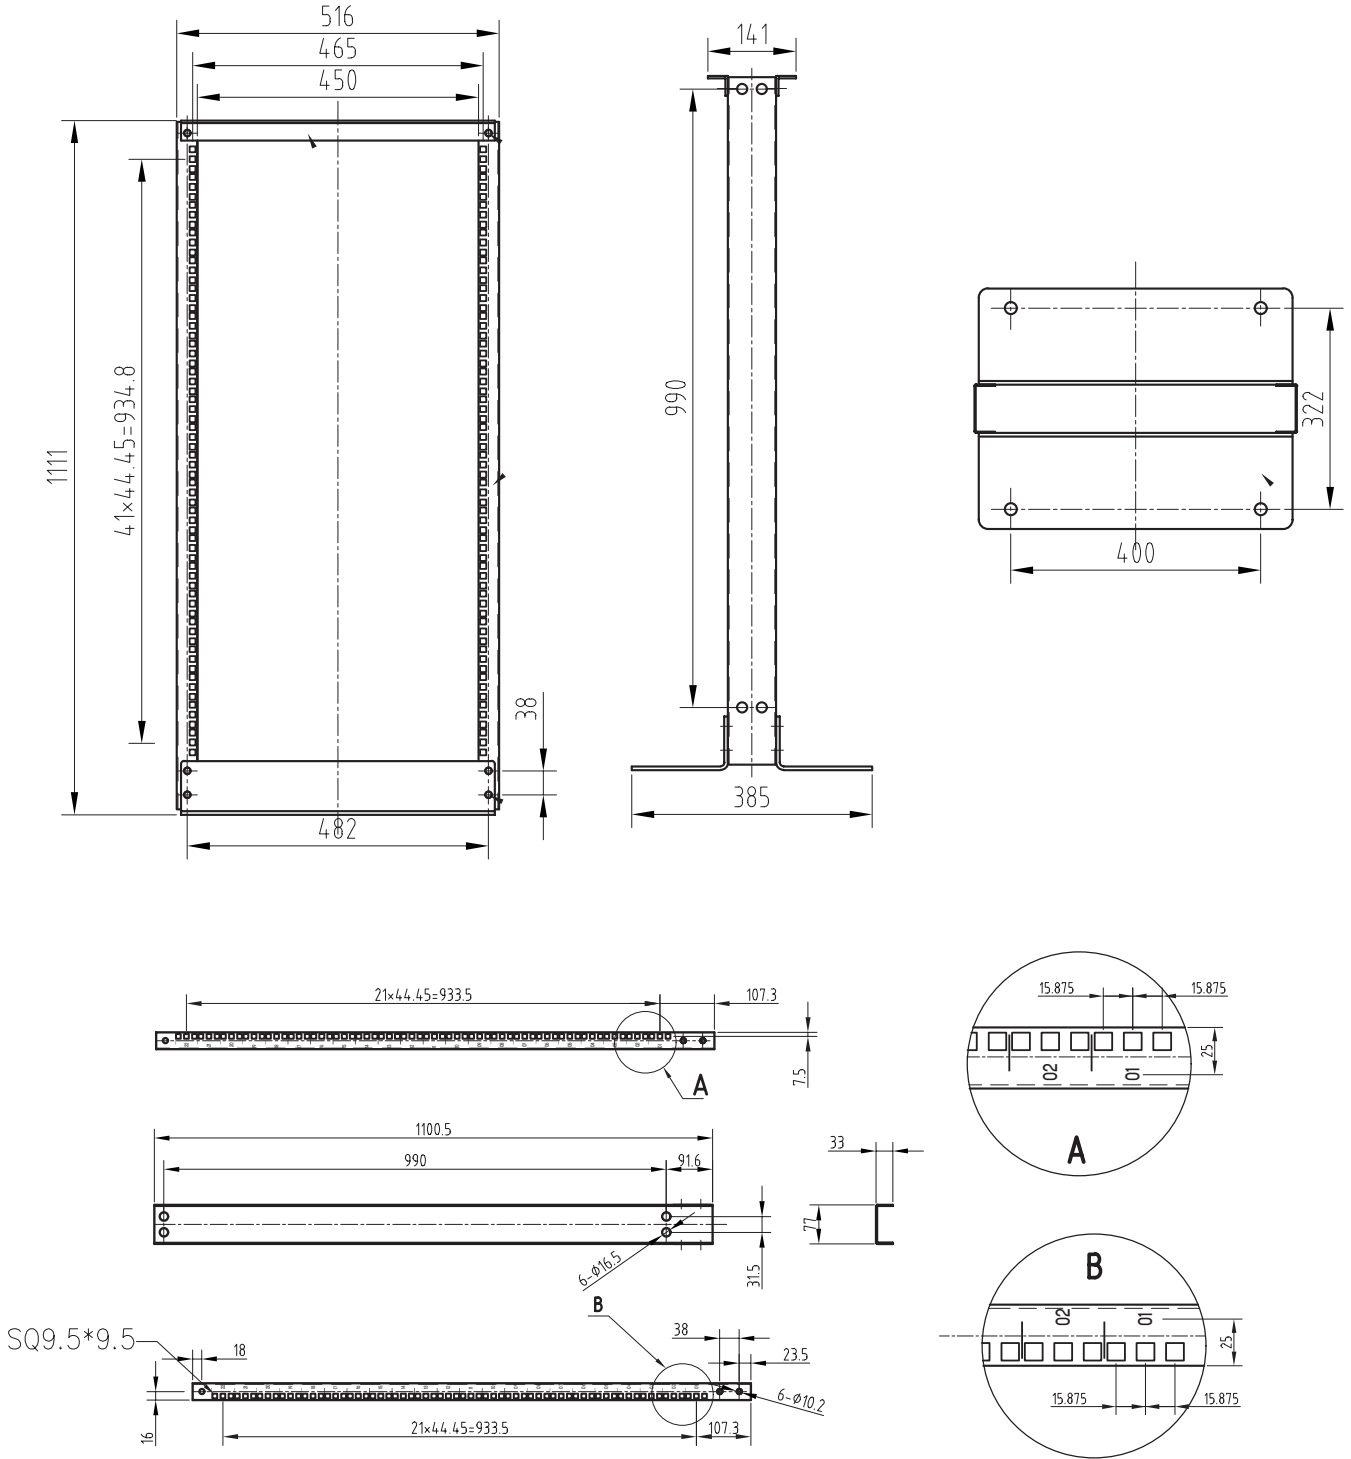

MODEL CODE	HEIGHT	W X D X H (INTERNAL)	M ³	Kg
ROR22B	22RU	543x280x1130mm	0.08	16
ROR32B	32RU	543x280x1562mm	0.10	30
ROR47B	47RU	543x280x2230mm	0.16	42

ALSO AVAILABLE:

ROF4P42

42U 4 Post Depth Adjustable open Frame rack, Depth 559mm~1023mm. Supplied in flat pack.

AVROT18-500

19" 18U Rotary Rack. Rotation Angles: 45 & 90. 3mm steel adds Stability. 500 x 495 x 880mm

AVR2220

22RU Stackable AV Rack 520D x 525W x 1150mmH Open Frame with #10-32 apped Holes on 2.5mm thick Vertical Rails

RACS-400

1RU 19" Cantilever Shelf. 381mm Deep, Weight Rating: 18kg. Black Colour

Please note we took the up-most care to compile the information in this datasheet. To the best of our knowledge all info provided were correct at the time of creation. Should any specs change we try to update info accordingly. Information are subject to change without notice. In the case that you find any irregularity please inform our team at contactus@dynamix.co.nz

Last updated: 03 August 2022

ROR22B DRAWING

ROR32B DRAWING

ROR47B DRAWING