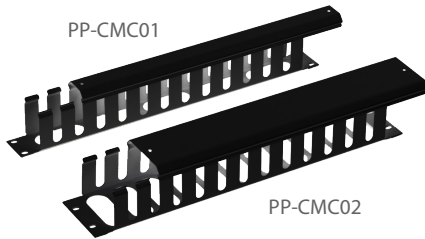

Finger Cable Management Bar

MODEL CODE	TYPE
------------	------

PP-CMC01	1RU
PP-CMC02	2RU

19" metal Cable Management Bar with cap
Black colour

19" Cable Management Bar

MODEL CODE	TYPE
------------	------

PP-CM001	1RU
PP-CM020	2RU

Vertical Cable Management

MODEL CODE	DIMENSIONS
------------	------------

RAVCM-40	40 x 70mm
RAVCM-70	70 x 70mm

Vertical cabinet cable management
accessory 1U. Black colour

19" Blanking Panel

MODEL CODE	DIMENSIONS
------------	------------

RABP-1RU	1RU
RABP-2RU	2RU
RABP-4RU	4RU

Black colour

Brush Panel

MODEL CODE	TYPE
------------	------

RABBP-1RU	1RU
-----------	-----

1RU 19" Brush cable management bar
Black colour

Brush Panel - SR Series

MODEL CODE	TYPE
------------	------

RABCE	Cabinet cable entry
-------	---------------------

Brush panel for SR Series cabinets cable
entry. Black colour

Cabinet Plinth - SR Series

MODEL CODE	DIMENSIONS
------------	------------

RSPL6X6	600mm x 600mm
RSPL6X8	600mm x 800mm
RSPL6X9	600mm x 900mm
RSPL6X10	600mm x 1000mm
RSPL6X12	600mm x 1200mm
RSPL8X9	800mm x 900mm
RSPL8X10	800mm x 1000mm