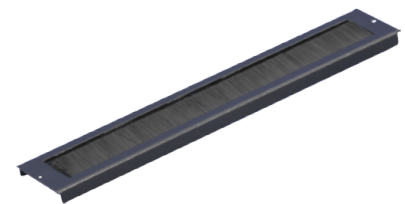

Finger Cable Management Bar

MODEL CODE	TYPE
------------	------

PP-CMC01	1RU
PP-CMC02	2RU

19" metal Cable Management Bar with cap
Black colour

19" Cable Management Bar

MODEL CODE	TYPE
------------	------

PP-CM001	1RU
PP-CM020	2RU

Vertical Cable Management

MODEL CODE	DIMENSIONS
------------	------------

RAVCM-40	40 x 70mm
RAVCM-70	70 x 70mm

Vertical cabinet cable management
accessory 1U. Black colour

19" Blanking Panel

MODEL CODE	DIMENSIONS
------------	------------

RABP-1RU	1RU
RABP-2RU	2RU
RABP-4RU	4RU

Black colour

Brush Panel

MODEL CODE	TYPE
------------	------

RABBP-1RU	1RU
-----------	-----

1RU 19" Brush cable management bar
Black colour

Brush Panel - SR Series

MODEL CODE	TYPE
------------	------

RABCE	Cabinet cable entry
-------	---------------------

Brush panel for SR Series cabinets cable
entry. Black colour

Cabinet Plinth - SR Series

MODEL CODE	DIMENSIONS
------------	------------

RSPL6X6	600mm x 600mm
RSPL6X8	600mm x 800mm
RSPL6X9	600mm x 900mm
RSPL6X10	600mm x 1000mm
RSPL6X12	600mm x 1200mm
RSPL8X9	800mm x 900mm
RSPL8X10	800mm x 1000mm