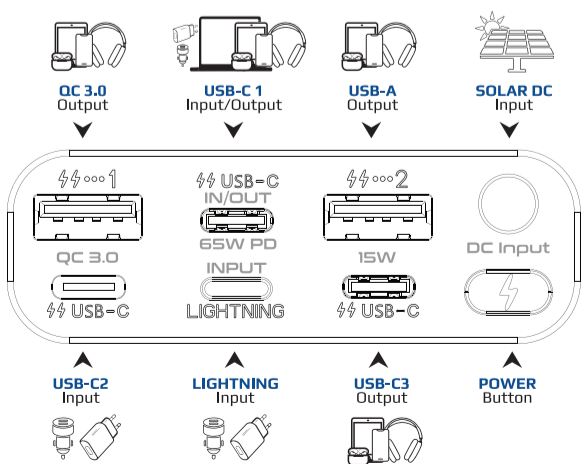

Rugged Design with Handle

PowerMine-80 is enclosed in a tough enclosure that protects it from accidental drops. It also features handle support for portability and convenience

ULTRA COMPACT
50% Smaller

BUILT-IN
Carry Handle