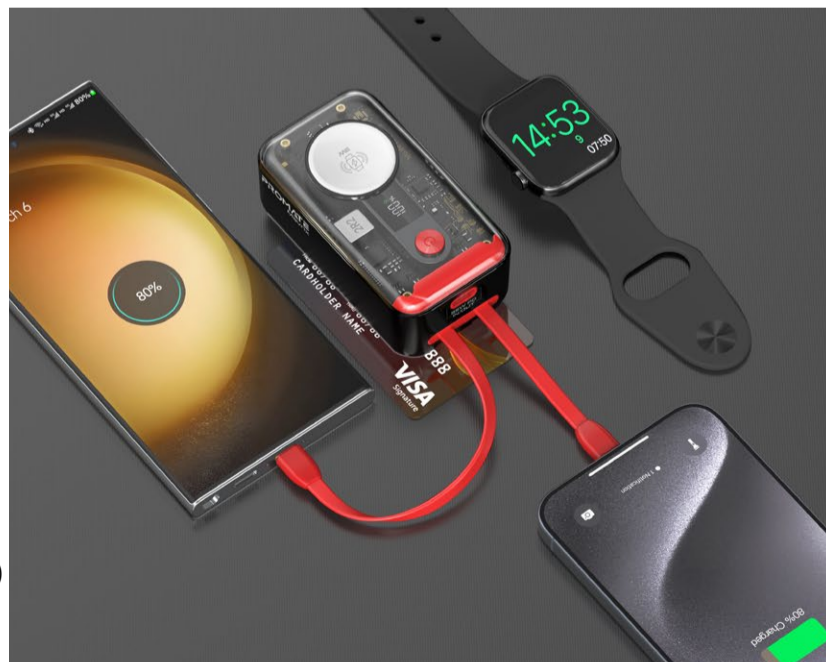

35W | Smartphone & Apple Watch Transparent | Charging Power Bank USB-C & Lightning Cable

10000 mah

Perfect for
iPhone 15 Series

Mavrix

Mavrix is the ideal combination of a unique transparent design and ultra-fast charging technology, that makes for a superior, one-of-a-kind charging experience on the go. There is also no need for you to carry extra cables as Mavrix features built-in USB-C and Lightning Connector cables. Streamline your on-the-go charging experience with this versatile 10000mAh power bank, which not only has a 35W USB-C Power Delivery port but also a 3W magnetic charging pad dedicated to Apple Watches. Mavrix is the ideal charging solution for multiple devices with brilliant portability.

35W Power Delivery Port

Mavrix delivers blazing-fast power to your USB-C power delivery-supported devices like smartphones and tablets.

Multi Protect System

Mavrix ensures safe and dependable charging, as it features over-charging and high-voltage protection.

Built-In Cables

Forget the hassle of carrying extra cables as Mavrix features built-in USB-C and Lightning Connector cables.

Apple Watch Charger

The magnetic wireless charging module aligns with your Apple Watch and charges your devices at 3W speed ON THE GO.

Automatic Voltage Regulation

Mavrix features Automatic Voltage regulation that offers the optimum charge to your connected devices.

Smart LED Screen

Featuring an LED screen, it will keep you informed on the charge left on your Mavrix power bank.