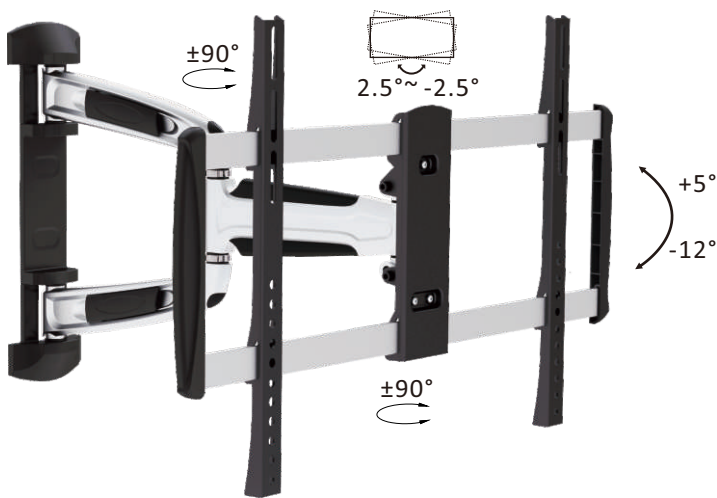

Chic Aluminum LED LCD TV Wall Mounts

LPA31-463

MOST 37"-70" MAX.VESA 600x400
 RATED 35kg/77lbs
 53-518mm
 VESA Compatibility
 200x200, 300x300, 400x200, 400x400, 600x400

Features:

1. +5°~-12° Effortless Tilt; 180° Swiveling
2. Built-in Screen Level Adjustment
3. Decorative Plastic Covers
4. Integrated Cable Management