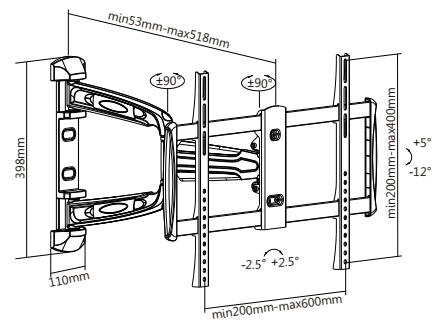

Chic Aluminum LED LCD TV Wall Mounts

LPA31-463

MOST 37"-70" MAX.VESA 600x400
 RATED 35kg/77lbs
 53-518mm
 VESA Compatibility
 200x200, 300x300, 400x200, 400x400, 600x400

Features:

1. +5°~-12° Effortless Tilt; 180° Swiveling
2. Built-in Screen Level Adjustment
3. Decorative Plastic Covers
4. Integrated Cable Management