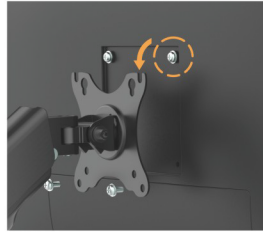

## Elemental Gas Spring Monitor Arms

Great Looking with  
Long-Lasting Performance

## Elemental Gas Spring Monitor Arms

**VESA Plate with Keyhole Slots** for quick attachment and detachment

**Available with Smart Base** USB 2.0 and Multimedia Ports

**Clamp**

**Grommet**

**Cable Management** creates a neat look

**Adjustable Tension Gauge** adjusts to fit various monitor weights and sizes