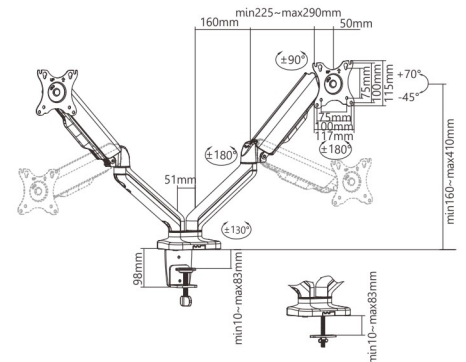

## Elemental Gas Spring Monitor Arms

**VESA Plate with Keyhole Slots** for quick attachment and detachment

**Available with Smart Base** USB 2.0 and Multimedia Ports

**Clamp**

**Grommet**

**Cable Management** creates a neat look

**Adjustable Tension Gauge** adjusts to fit various monitor weights and sizes

### LDT46-C024U For Dual Monitors USB 2.0 Port / Multimedia Ports

Item No.	LDT46-C012/C012U/C024/C024U
Fit Screen Size	17" - 32"
Weight Capacity (per screen)	2-6.5kg/4.4lbs-14.3lbs
Tilt Range	+70° - -45°
Swivel Range	+90° - -90°
Screen Rotation	+180° - -180°
Material	Aluminum, Steel, Plastic