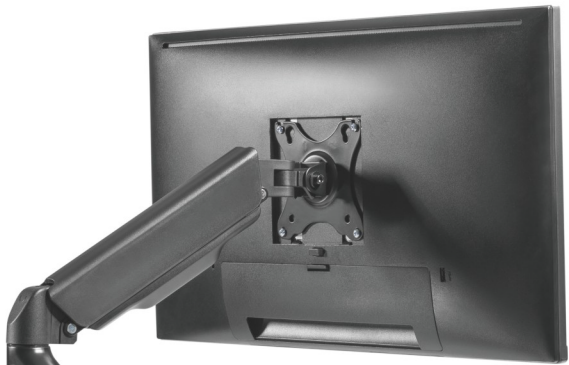

## Elemental Gas Spring Monitor Arms

Great Looking with  
Long-Lasting Performance

## Elemental Gas Spring Monitor Arms

**VESA Plate with Keyhole Slots** for quick attachment and detachment

**Available with Smart Base** USB 2.0 and Multimedia Ports

**Clamp**

**Grommet**

**Cable Management** creates a neat look

**Adjustable Tension Gauge** adjusts to fit various monitor weights and sizes

### LDT46-C024U For Dual Monitors USB 2.0 Port / Multimedia Ports

Item No.	LDT46-C012/C012U/C024/C024U
Fit Screen Size	17" - 32"
Weight Capacity (per screen)	2-6.5kg/4.4lbs-14.3lbs
Tilt Range	+70° - -45°
Swivel Range	+90° - -90°
Screen Rotation	+180° - -180°
Material	Aluminum, Steel, Plastic