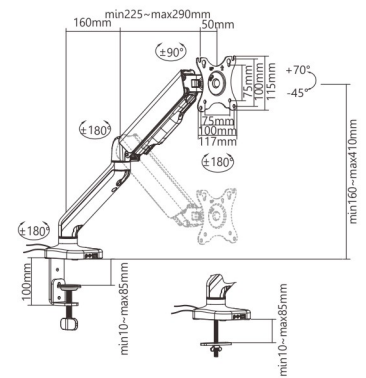

LDT46-C012U For Single Monitor USB 2.0 Port / Multimedia Ports

LDT46-C024 For Dual Monitors