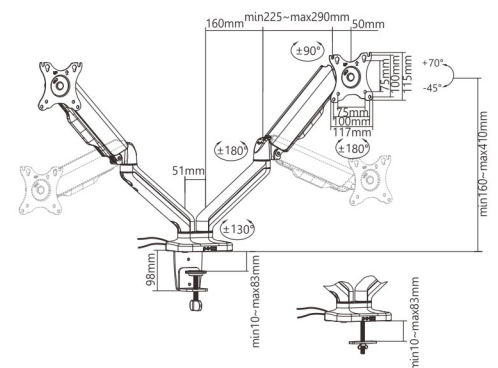

**Adjustable Tension Gauge** adjusts to fit various monitor weights and sizes

### LDT46-C024U For Dual Monitors USB 2.0 Port / Multimedia Ports

Item No.	LDT46-C012/C012U/C024/C024U
Fit Screen Size	17" - 32"
Weight Capacity (per screen)	2-6.5kg/4.4lbs-14.3lbs
Tilt Range	+70° - -45°
Swivel Range	+90° - -90°
Screen Rotation	+180° - -180°
Material	Aluminum, Steel, Plastic