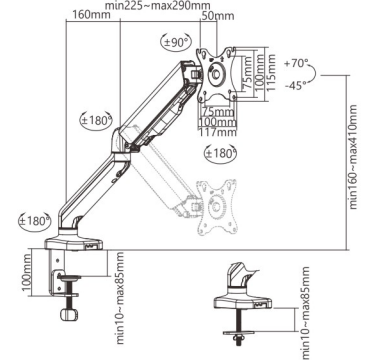

LDT46-C012 For Single Monitor