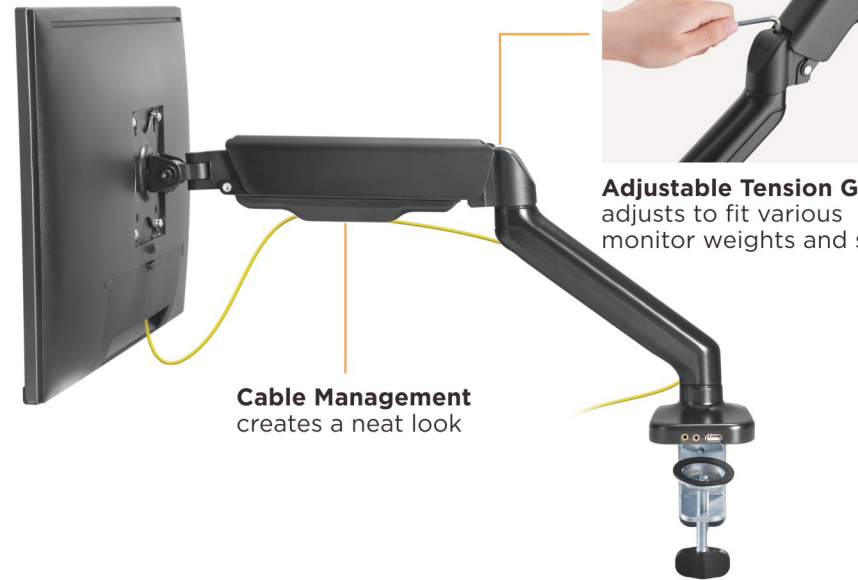

## Elemental Gas Spring Monitor Arms

Great Looking with  
Long-Lasting Performance

## Elemental Gas Spring Monitor Arms

**VESA Plate with Keyhole Slots** for quick attachment and detachment

**Available with Smart Base** USB 2.0 and Multimedia Ports

**Clamp**

**Grommet**

**Cable Management** creates a neat look

**Adjustable Tension Gauge** adjusts to fit various monitor weights and sizes