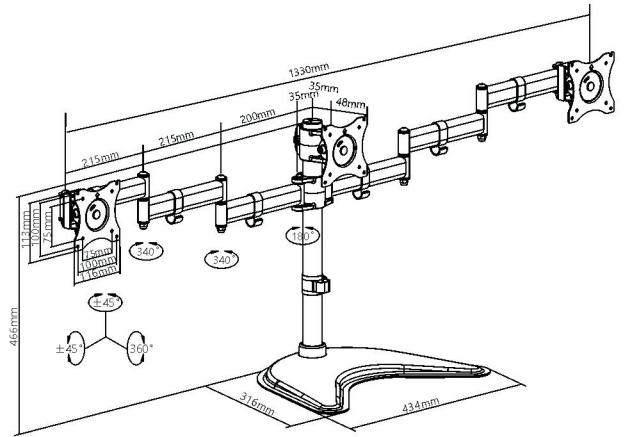

LDT07 Series

Economy Steel LCD VESA Desk Mount

For most 13"-27" LCD monitors

LDT07-T036 Arm Extend: 200mm

- 
 Screen Size
13"-27"
- 
 Weight Capacity
8kg/17.6lbs
- 
 VESA Compatible
75x75 100x100
- 
 Tilt Range
+45° ~ -45°
- 
 Swivel Range
+45° ~ -45°
- 
 Screen Level
360°
- 
 Screen Rotation
360°
- 
 Cable Management

LDT07-C036 Arm Extend: 200mm

- 
 Screen Size
13"-27"
- 
 Weight Capacity
8kg/17.6lbs
- 
 VESA Compatible
75x75 100x100
- 
 Tilt Range
+45° ~ -45°
- 
 Swivel Range
+45° ~ -45°
- 
 Screen Level
360°
- 
 Screen Rotation
360°
- 
 Cable Management