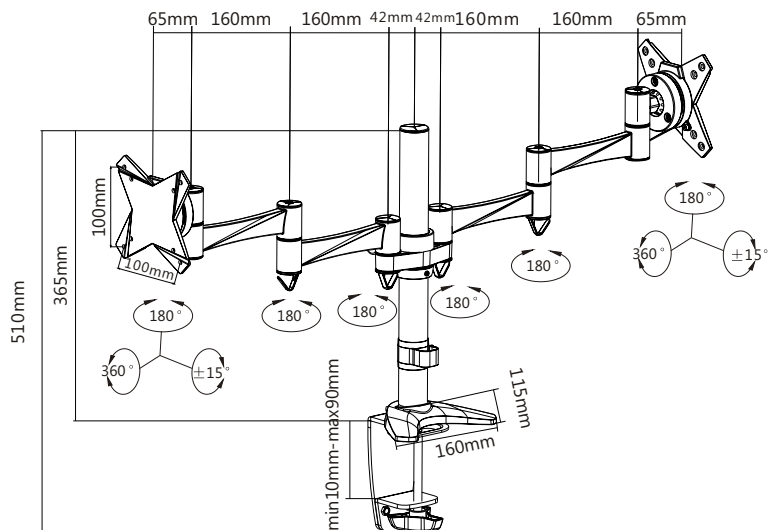

**LDT02-C024**

MOST  
**13"-27"**  
MAX.VESA 100x100

rated  
**8kg/17.6lbs**

VESA  
Compatible  
75x75  
100x100