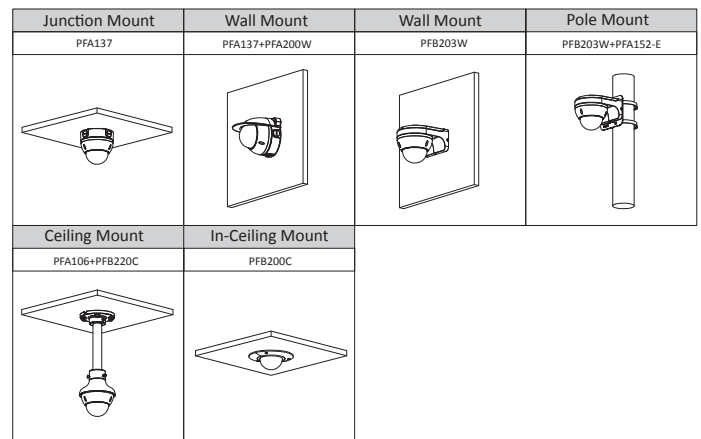

PFB200C In-Celling Mount

PFM321D DC12V1A Power Adapter

LR1002-1ET/1EC Single-port Long Reach Ethernet over Coax Extender

PFM900-E Integrated Mount Tester

PFM114 TLC SD Card

Dimensions (mm[inch])