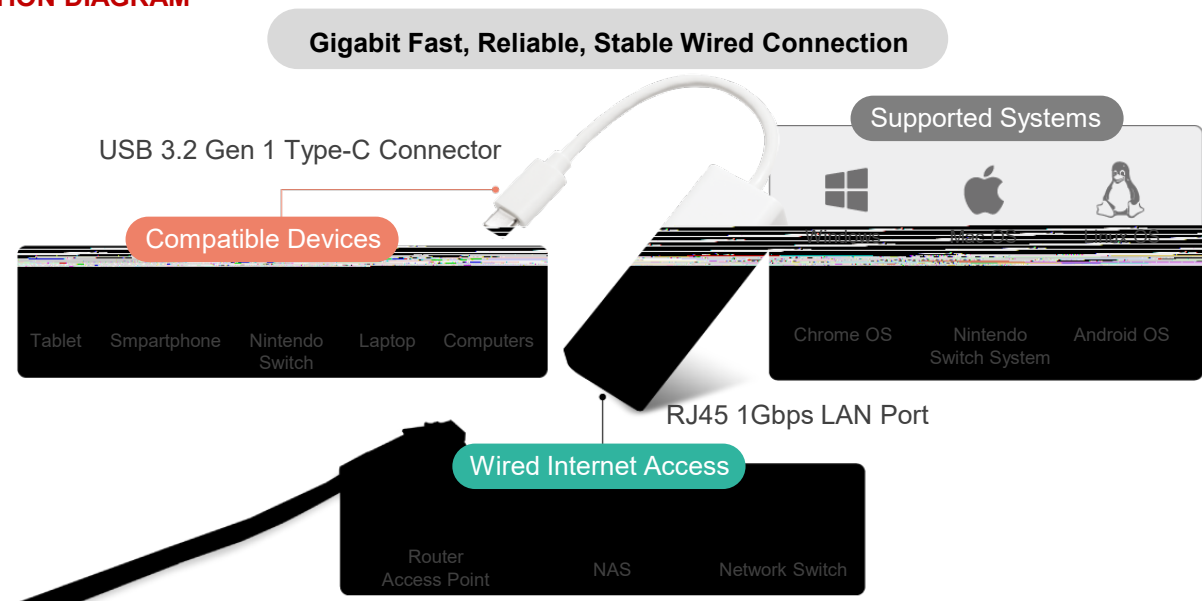

SPECIFICATIONS

HARDWARE	
Interface	• 1 x USB 3.2 Gen 1 Type-C Connector • 1 x RJ-45 10M/100M/1000Mbps LAN Port
LED Indicator	Speed, LINK/ACT
Power Consumption	1A@5.0VDC (USB Bus Powered)
Dimension	67(L) x 25.5(W) x 14(D) mm
Weight	21g
PERFORMANCE	
Data Rate	10M/100M/1000Mbps
Jumbo Frame	16K Bytes
OTHERS	
Standard	• Support USB 3.2 Gen 1/3.1/3.0/2.0/1.1 Compliant • IEEE802.3 10BASE-T • IEEE802.3u 100BASE-TX • IEEE802.3ab 1000BASE-T • IEEE 802.1P Layer 2 Priority Encoding and Decoding • IEEE 802.1Q VLAN • IEEE 802.3x Full Duplex & Flow Control • IEEE 802.3az Energy Efficient Ethernet
Supported Operating System	• Windows 8.x/10/11 • Nintendo Switch OS • Chrome OS 8.0.4324.208 • Linux kernel 5.x/4.x/3.x/2.6.x • macOS (Big Sur 11/Catalina 10/Mojave 10/ High Sierra 10/OS X 10.11 El Capitan) *Additional version information may be announced on the EDIMAX website.
Environmental Condition	<table border="0"> <tr> <td>Temperature:</td> <td>Humidity:</td> </tr> <tr> <td> • Operating Temperature: 0°C~40°C (32°F ~104°F) • Storage Temperature: -40°C~70°C (-4°F ~158°F) </td> <td> • Operating Humidity: 10~90% (Non-Condensing) • Storage Humidity: 5~90% (Non-Condensing) </td> </tr> </table>
Certification	CE, FCC

APPLICATION DIAGRAM

Maximum performance, actual data rates, and coverage will vary depending on network conditions and environmental factors. Product specifications and design are subject to change without notice.
Copyright © 2022 Edimax Technology Co. Ltd. All rights reserved. www.edimax.com 2