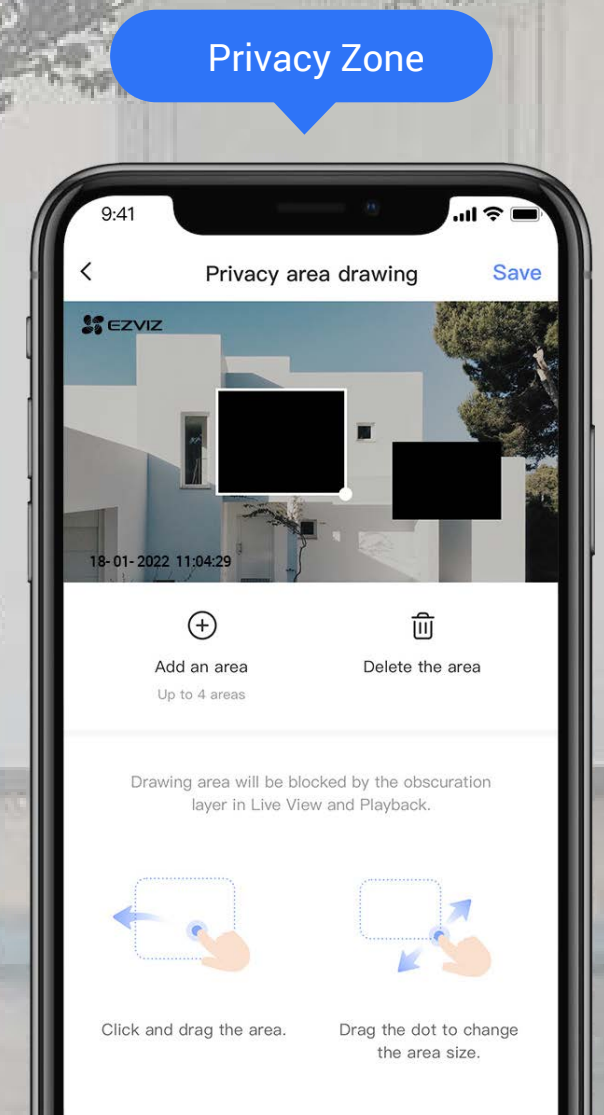

50% ↓
Video Storage Space

50% ↓
Required Bandwidth

Safe, flexible storage options

You can insert a microSD card onto the indoor chime to save your recordings locally, without worrying about any data loss even if the doorbell is damaged or lost. You can also subscribe to EZVIZ CloudPlay for unlimited storage space and an additional layer of data protection.

Supports MicroSD Card¹

Supports EZVIZ CloudPlay Storage⁵

We do our best to protect data and privacy

We design the product to respectfully protect your data and privacy. You can also set up nofilming zones⁶ to make sure recording only happens when it's appropriate and allowed.

EZVIZ has been awarded by DNV for **information security** (ISO/IEC 27001:2013), **personal data protection** (ISO/IEC 27701:2019), **cloud security** (CSA STAR) and more.

- 1 A local storage card must be purchased separately.
- 2 Data from EZVIZ's lab results, based on the usage of 5 minutes per day under standard conditions.
- 3 The suggested PIR detection distance comes from EZVIZ Lab's test results. May vary based on different environmental factors.
- 4 Data from EZVIZ Lab's test results under standard conditions. The video compression efficiency will vary with the frequency and complexity of the activity captured, as well as other environmental factors.
- 5 The cloud storage service is only available in certain markets. Please verify the availability before making a purchase.
- 6 Users can draw in rectangles to customize up to 4 privacy zones.