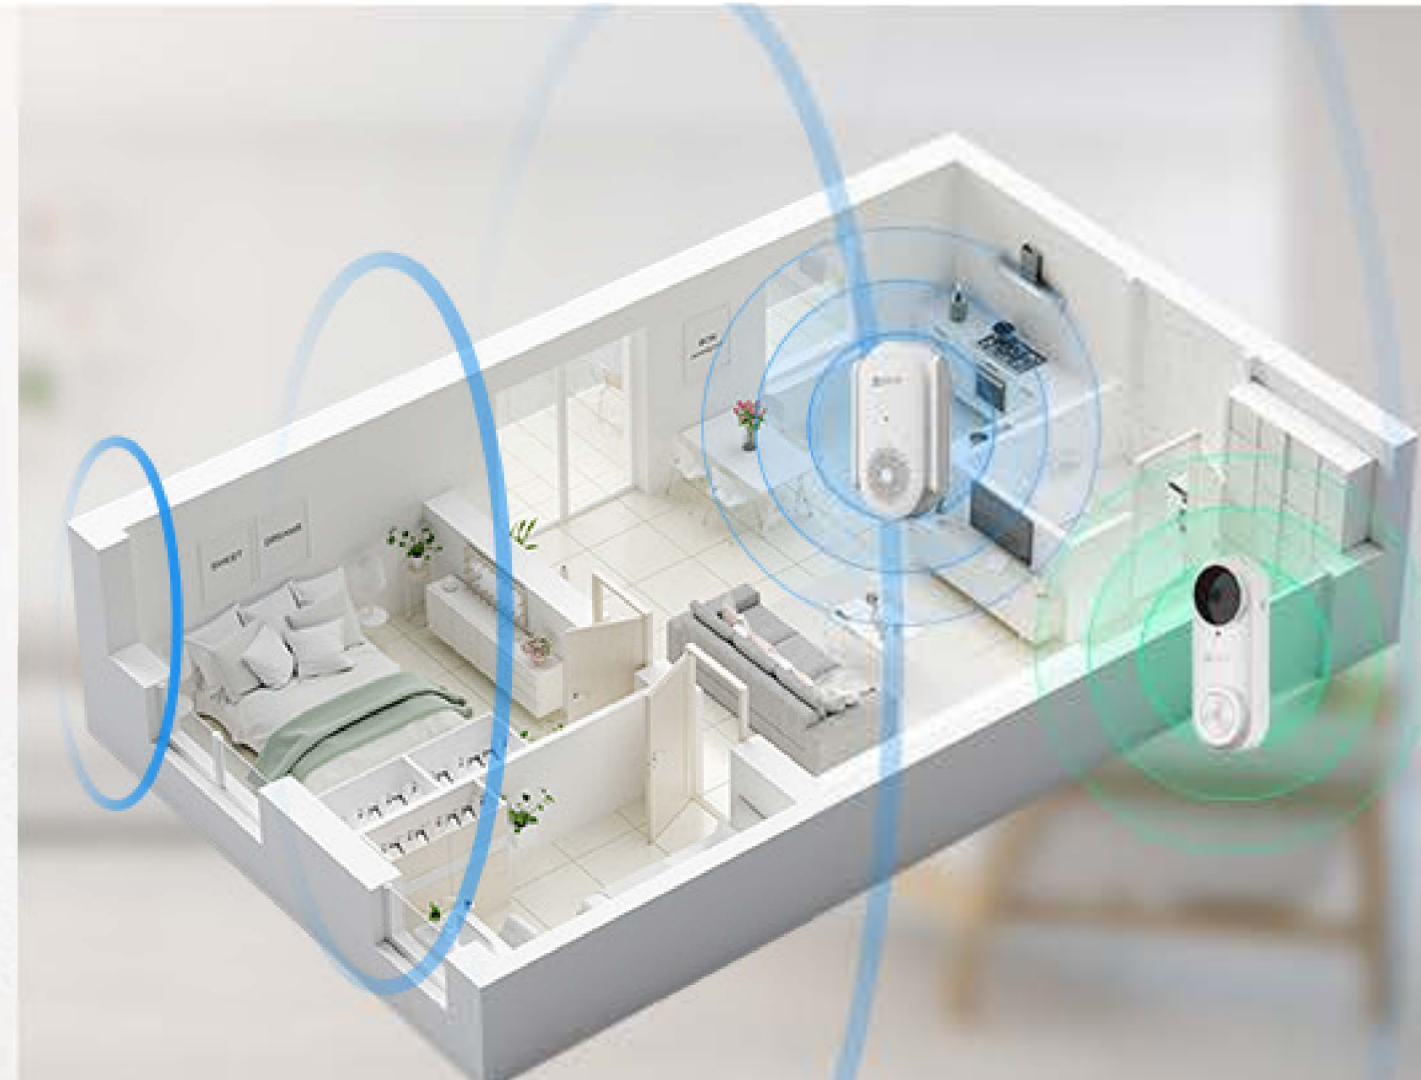

DB2 Pro **2K+**

Battery-Powered Video Doorbell Kit

Wire-free and worry-free front door protection

It's the new go-to video doorbell for any apartment dweller or villa owner. The EZVIZ DB2 Pro features ultra-sharp 2K+ resolution, wide field-of-view, large battery capacity, and extremely easy installation. Users can enjoy an extra-layer of privacy protection using the voice changer feature, and set up no-filming privacy zones.

DB2-B Pro with a 2K+ camera

Prevailing 1080p cameras on the market

A well-thought-out solution in one kit

To make sure you hear the ring even from afar, EZVIZ pairs it with an indoor chime. What's better, the chime can help extend your Wi-Fi signal, and boost the network for the doorbell to ensure it get connected stably – which many wireless doorbells may struggle with.

Multiple Ringtones Available

Wi-Fi Connection Booster For The Doorbell

MicroSD Card Slot (up to 256 GB)

*The DB2 Pro can be also compatible with all 16/24V mechanical or electric chimes that you already have at home.

Weatherproof
Design

Up to 115-Day
Battery Life²
(5,200 mAh
rechargeable battery)

Energy-Saving
Mode

See ultra-wide to get the whole picture

With a 176-degree viewing angle, you can easily see the postman from head to toe and know where he places your package. The doorbell also comes with several different mounting plates in the package, which can help adjust the angle of installation to optimize the doorbell's vision.