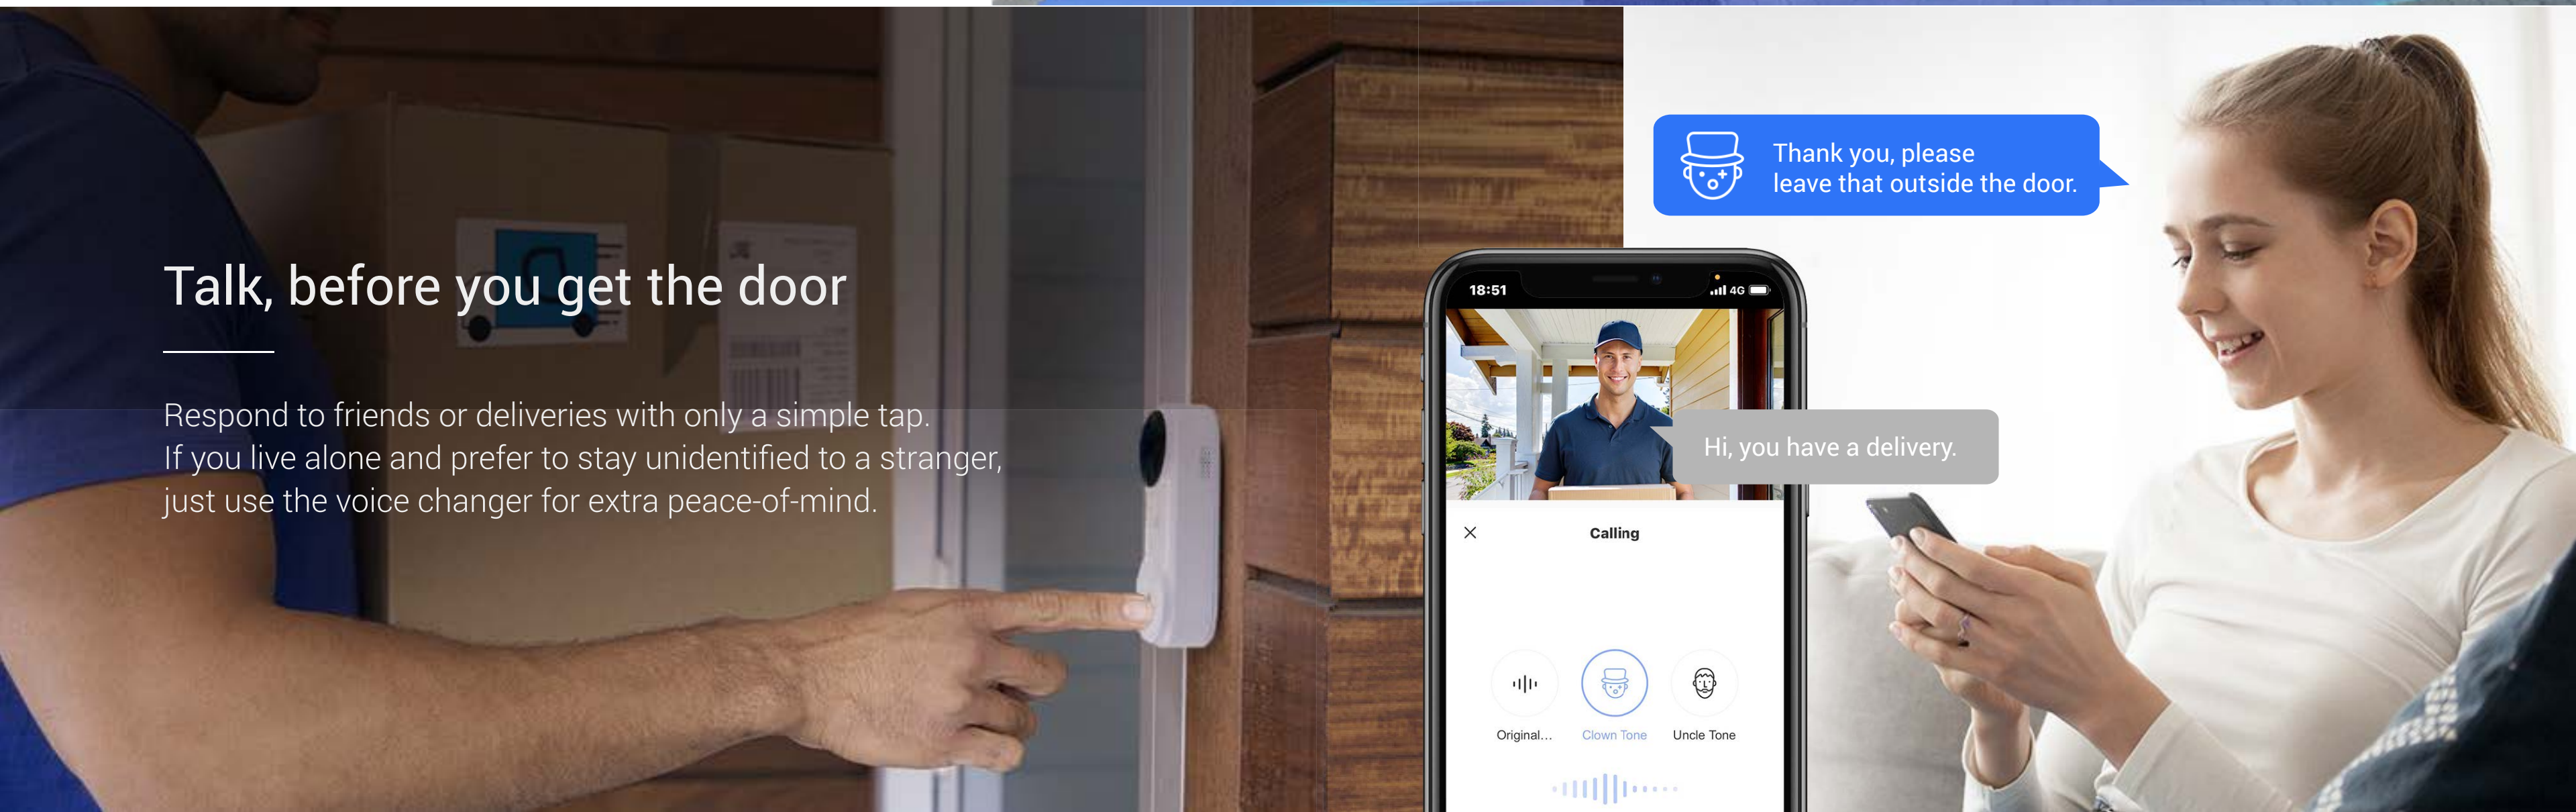

Weatherproof
Design

Up to 115-Day
Battery Life²
(5,200 mAh
rechargeable battery)

Energy-Saving
Mode

See ultra-wide to get the whole picture

With a 176-degree viewing angle, you can easily see the postman from head to toe and know where he places your package. The doorbell also comes with several different mounting plates in the package, which can help adjust the angle of installation to optimize the doorbell's vision.

Adjust Coverage With Different Mounts

176°
Diagonal

A smart doorkeeper to keep you in the know

With both human-shape and PIR detection capabilities, the device is smart enough to distinguish people from pets or objects. You can customize the alert trigger conditions³ to adjust its sensibility.

Talk, before you get the door

Respond to friends or deliveries with only a simple tap. If you live alone and prefer to stay unidentified to a stranger, just use the voice changer for extra peace-of-mind.

Easy to use but hard to tamper with

In case the doorbell is forcibly removed, a sharp alarm will sound and a mobile alert will be instantly sent to you. What's more, the DB2 Pro prohibits unauthorized use after theft, thanks to the account binding restriction.