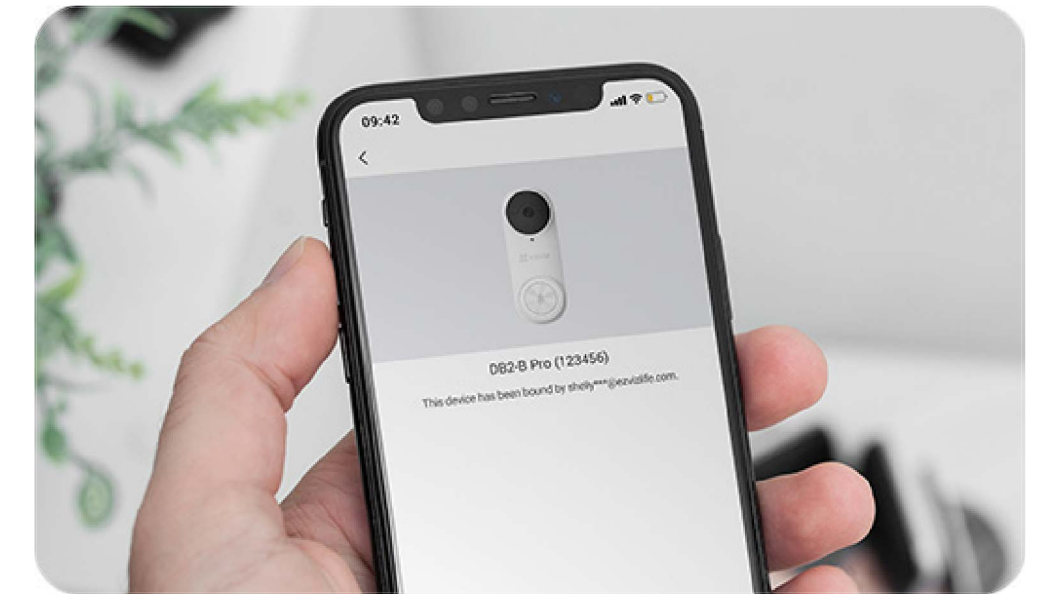

Unique Cloud Account Binding