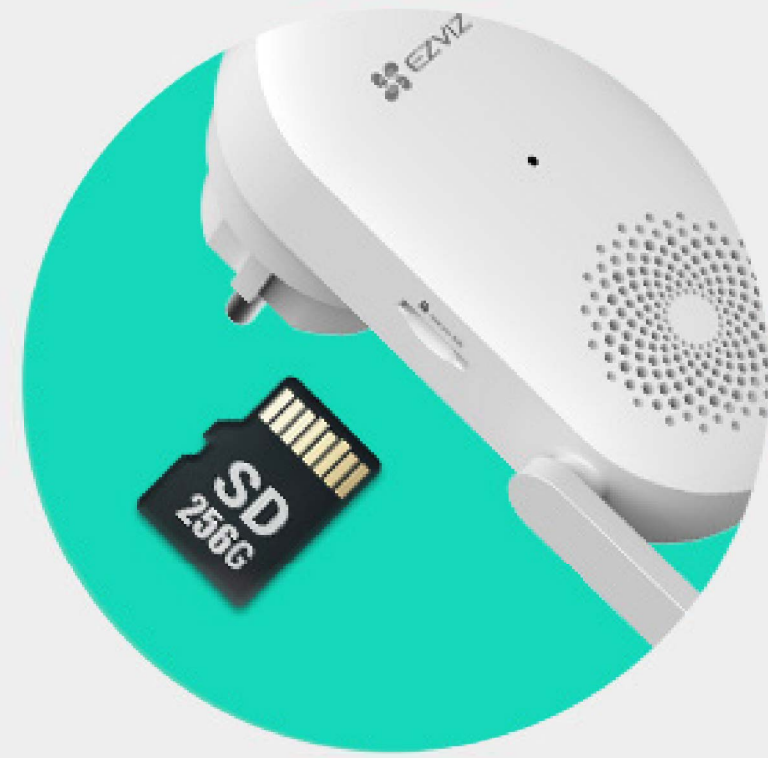

DB2 Pro **2K+**

Battery-Powered Video Doorbell Kit

Wire-free and worry-free front door protection

It's the new go-to video doorbell for any apartment dweller or villa owner. The EZVIZ DB2 Pro features ultra-sharp 2K+ resolution, wide field-of-view, large battery capacity, and extremely easy installation. Users can enjoy an extra-layer of privacy protection using the voice changer feature, and set up no-filming privacy zones.

Easy to use but hard to tamper with

In case the doorbell is forcibly removed, a sharp alarm will sound and a mobile alert will be instantly sent to you. What's more, the DB2 Pro prohibits unauthorized use after theft, thanks to the account binding restriction.

Anti-Tamper Alarm

Unique Cloud Account Binding

Enhanced viewing pleasure with smaller video files

Compared to the prevailing H.264 video compression technology, H.265 creates a more fluid viewing experience with recorded videos. Meanwhile, you won't have to worry about large video files taking up too much of your storage space – H.265 technology reduces their sizes by up to 50%⁴.

50% ↓
Video Storage Space

50% ↓
Required Bandwidth

Safe, flexible storage options

You can insert a microSD card onto the indoor chime to save your recordings locally, without worrying about any data loss even if the doorbell is damaged or lost. You can also subscribe to EZVIZ CloudPlay for unlimited storage space and an additional layer of data protection.