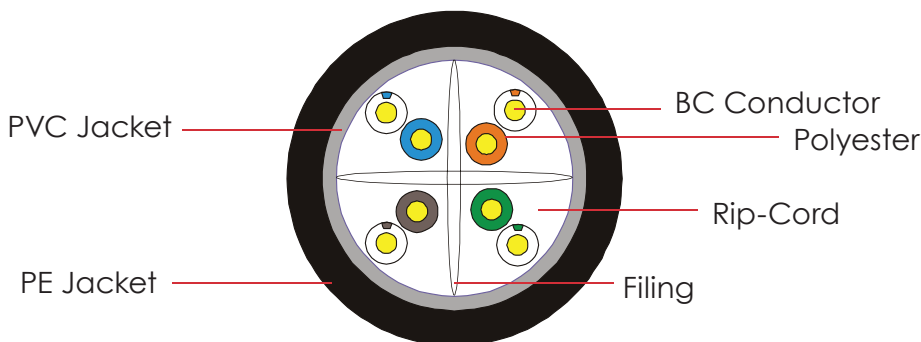

## CAT5E/6 UNSHIELDED EXTERNAL CABLE ROLL

### CONFIGURATION:

- Cat5E UTP EXTERNAL Dual Sheath Solid Cable Roll 100MHz, 24 AWGx4P
- Cat6 UTP Horizontal Cable Roll 250MHz, 23 AWGx4P, PVC (Inner Jacket)
- PE black outer jacket
- Supplied on a wooden reel
- NVP: 69%