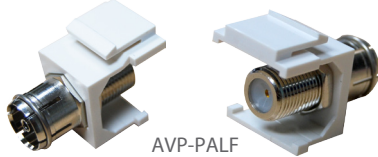

## Angled HDMI Adapter

MODEL CODE	TYPE
A-HDMI-RA	Right angled
A-HDMI-LA	Left angled

Angled high speed adapter with Ethernet Gold Plated connectors

## Speaker Binding Post Adapter

MODEL CODE	TYPE
AVP-BINP-RE	Red
AVP-BINP-BK	Black

Gold Plated Keystone binding post adapter

## F & PAL Keystone Adapter

MODEL CODE	TYPE
AVP-FCONN	F to F
AVP-PALF	PAL to F

F to F Keystone Adapter

PAL to F Keystone adapter