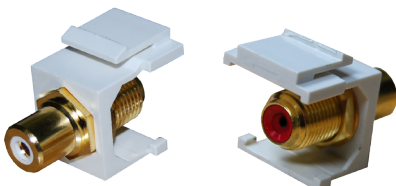

RCA-F Keystone Adapter

MODEL CODE	COLOUR
AVP-RCAF-YE	Yellow
AVP-RCAF-WH	White
AVP-RCAF-BL	Blue
AVP-RCAF-RE	Red
AVP-RCAF-GR	Green

RCA to F Keystone adapter. Gold Plated