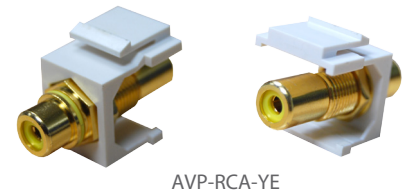

## Speaker Binding Post Adapter

MODEL CODE	TYPE
AVP-BINP-RE	Red
AVP-BINP-BK	Black

Gold Plated Keystone binding post adapter

## F & PAL Keystone Adapter

MODEL CODE	TYPE
AVP-FCONN	F to F
AVP-PALF	PAL to F

F to F Keystone Adapter

PAL to F Keystone adapter

## BNC F to F Keystone Adapter

MODEL CODE	TYPE
AVP-BNCF	BNC F to F

BNC F to F Keystone adapter

## RCA to RCA Keystone Adapter

MODEL CODE	COLOUR
AVP-RCA-YE	Yellow
AVP-RCA-WH	White
AVP-RCA-BL	Blue
AVP-RCA-RE	Red
AVP-RCA-GR	Green

Gold plated RCA to RCA Keystone adapter