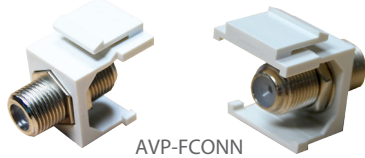

F & PAL Keystone Adapter

MODEL CODE	TYPE
AVP-FCONN	F to F
AVP-PALF	PAL to F

F to F Keystone Adapter