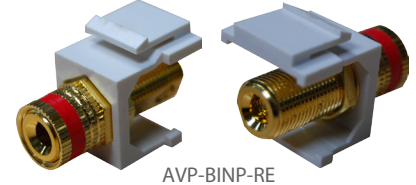

## HDMI Keystone Jack

MODEL CODE	TYPE
FP-HDMI	Straight Through
<b>NEW</b> FP-HDMIRA	Right Angled

HDMI keystone female to female connectors

## Angled HDMI Adapter

MODEL CODE	TYPE
A-HDMI-RA	Right angled
A-HDMI-LA	Left angled

Angled high speed adapter with Ethernet Gold Plated connectors

## Speaker Binding Post Adapter

MODEL CODE	TYPE
AVP-BINP-RE	Red
AVP-BINP-BK	Black

Gold Plated Keystone binding post adapter