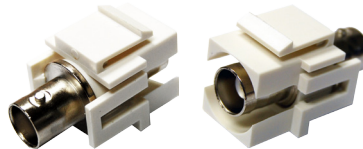

## Speaker Binding Post Adapter

MODEL CODE	TYPE
AVP-BINP-RE	Red
AVP-BINP-BK	Black

Gold Plated Keystone binding post adapter

## F & PAL Keystone Adapter

MODEL CODE	TYPE
AVP-FCONN	F to F
AVP-PALF	PAL to F

F to F Keystone Adapter

PAL to F Keystone adapter

## BNC F to F Keystone Adapter

MODEL CODE	TYPE
AVP-BNCF	BNC F to F

BNC F to F Keystone adapter