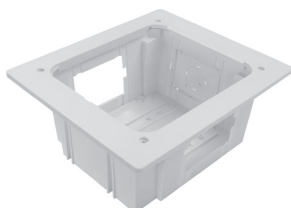

The recessed outlet AV box with low profile frame provides multiple outlets from a single location. The box also accommodates excess cabling ensuring a neat installation for your audio, video, data and power cables.

Designed to streamline your flat panel TV and entertainment centre installations by providing storage for excess wiring and outlets for AV, data and power. Installation is simple and suitable for new builds or retro fitting applications.

Specifications

- White
- 3 device openings
- ABS Moulded Plastic
- Size: 210(W) x 240(L) x 102(H) mm

Lid optional upon installation

Top, lid closed

Top, lid open

Bottom

Side with blanking plate