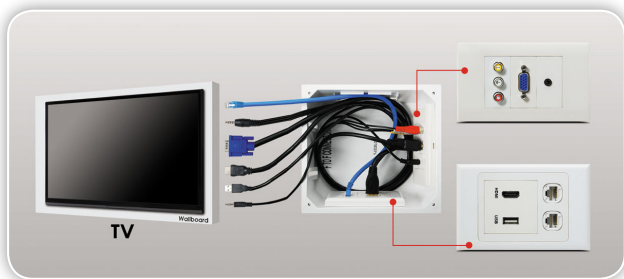

The recessed outlet AV box with low profile frame provides multiple outlets from a single location. The box also accommodates excess cabling ensuring a neat installation for your audio, video, data and power cables.

Designed to streamline your flat panel TV and entertainment centre installations by providing storage for excess wiring and outlets for AV, data and power. Installation is simple and suitable for new builds or retro fitting applications.

Specifications

- White
- 3 device openings
- ABS Moulded Plastic
- Size: 210(W) x 240(L) x 102(H) mm

Lid optional upon installation

Top, lid closed

Top, lid open

Bottom

Side with blanking plate