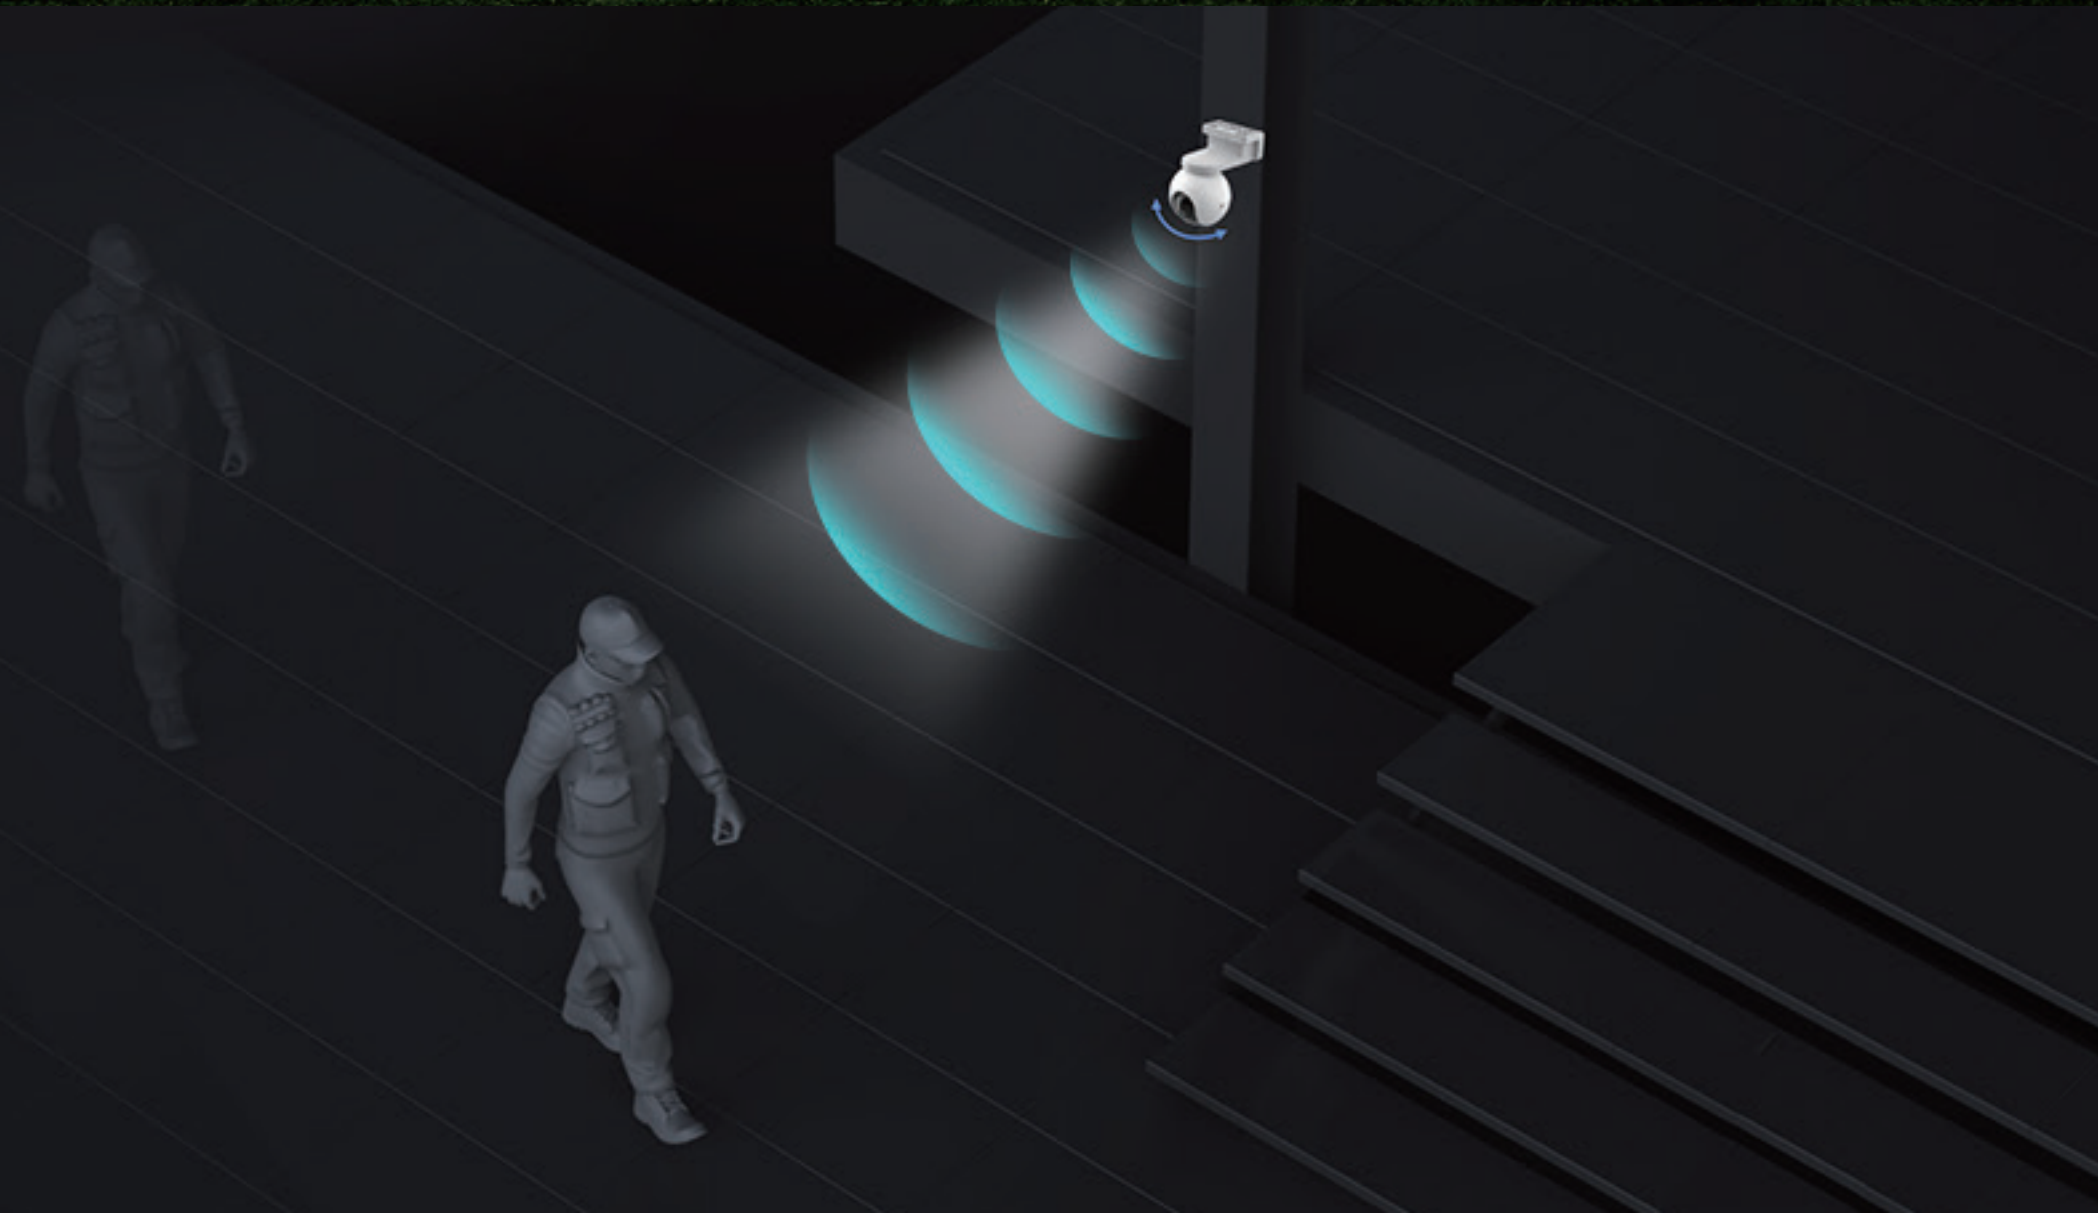

A vigilant guard who works around the clock

The camera features an active defense function to provide an extra layer of protection. Upon detection of intruders, the camera will flash a spotlight⁶ to let uninvited visitors know they have been detected.