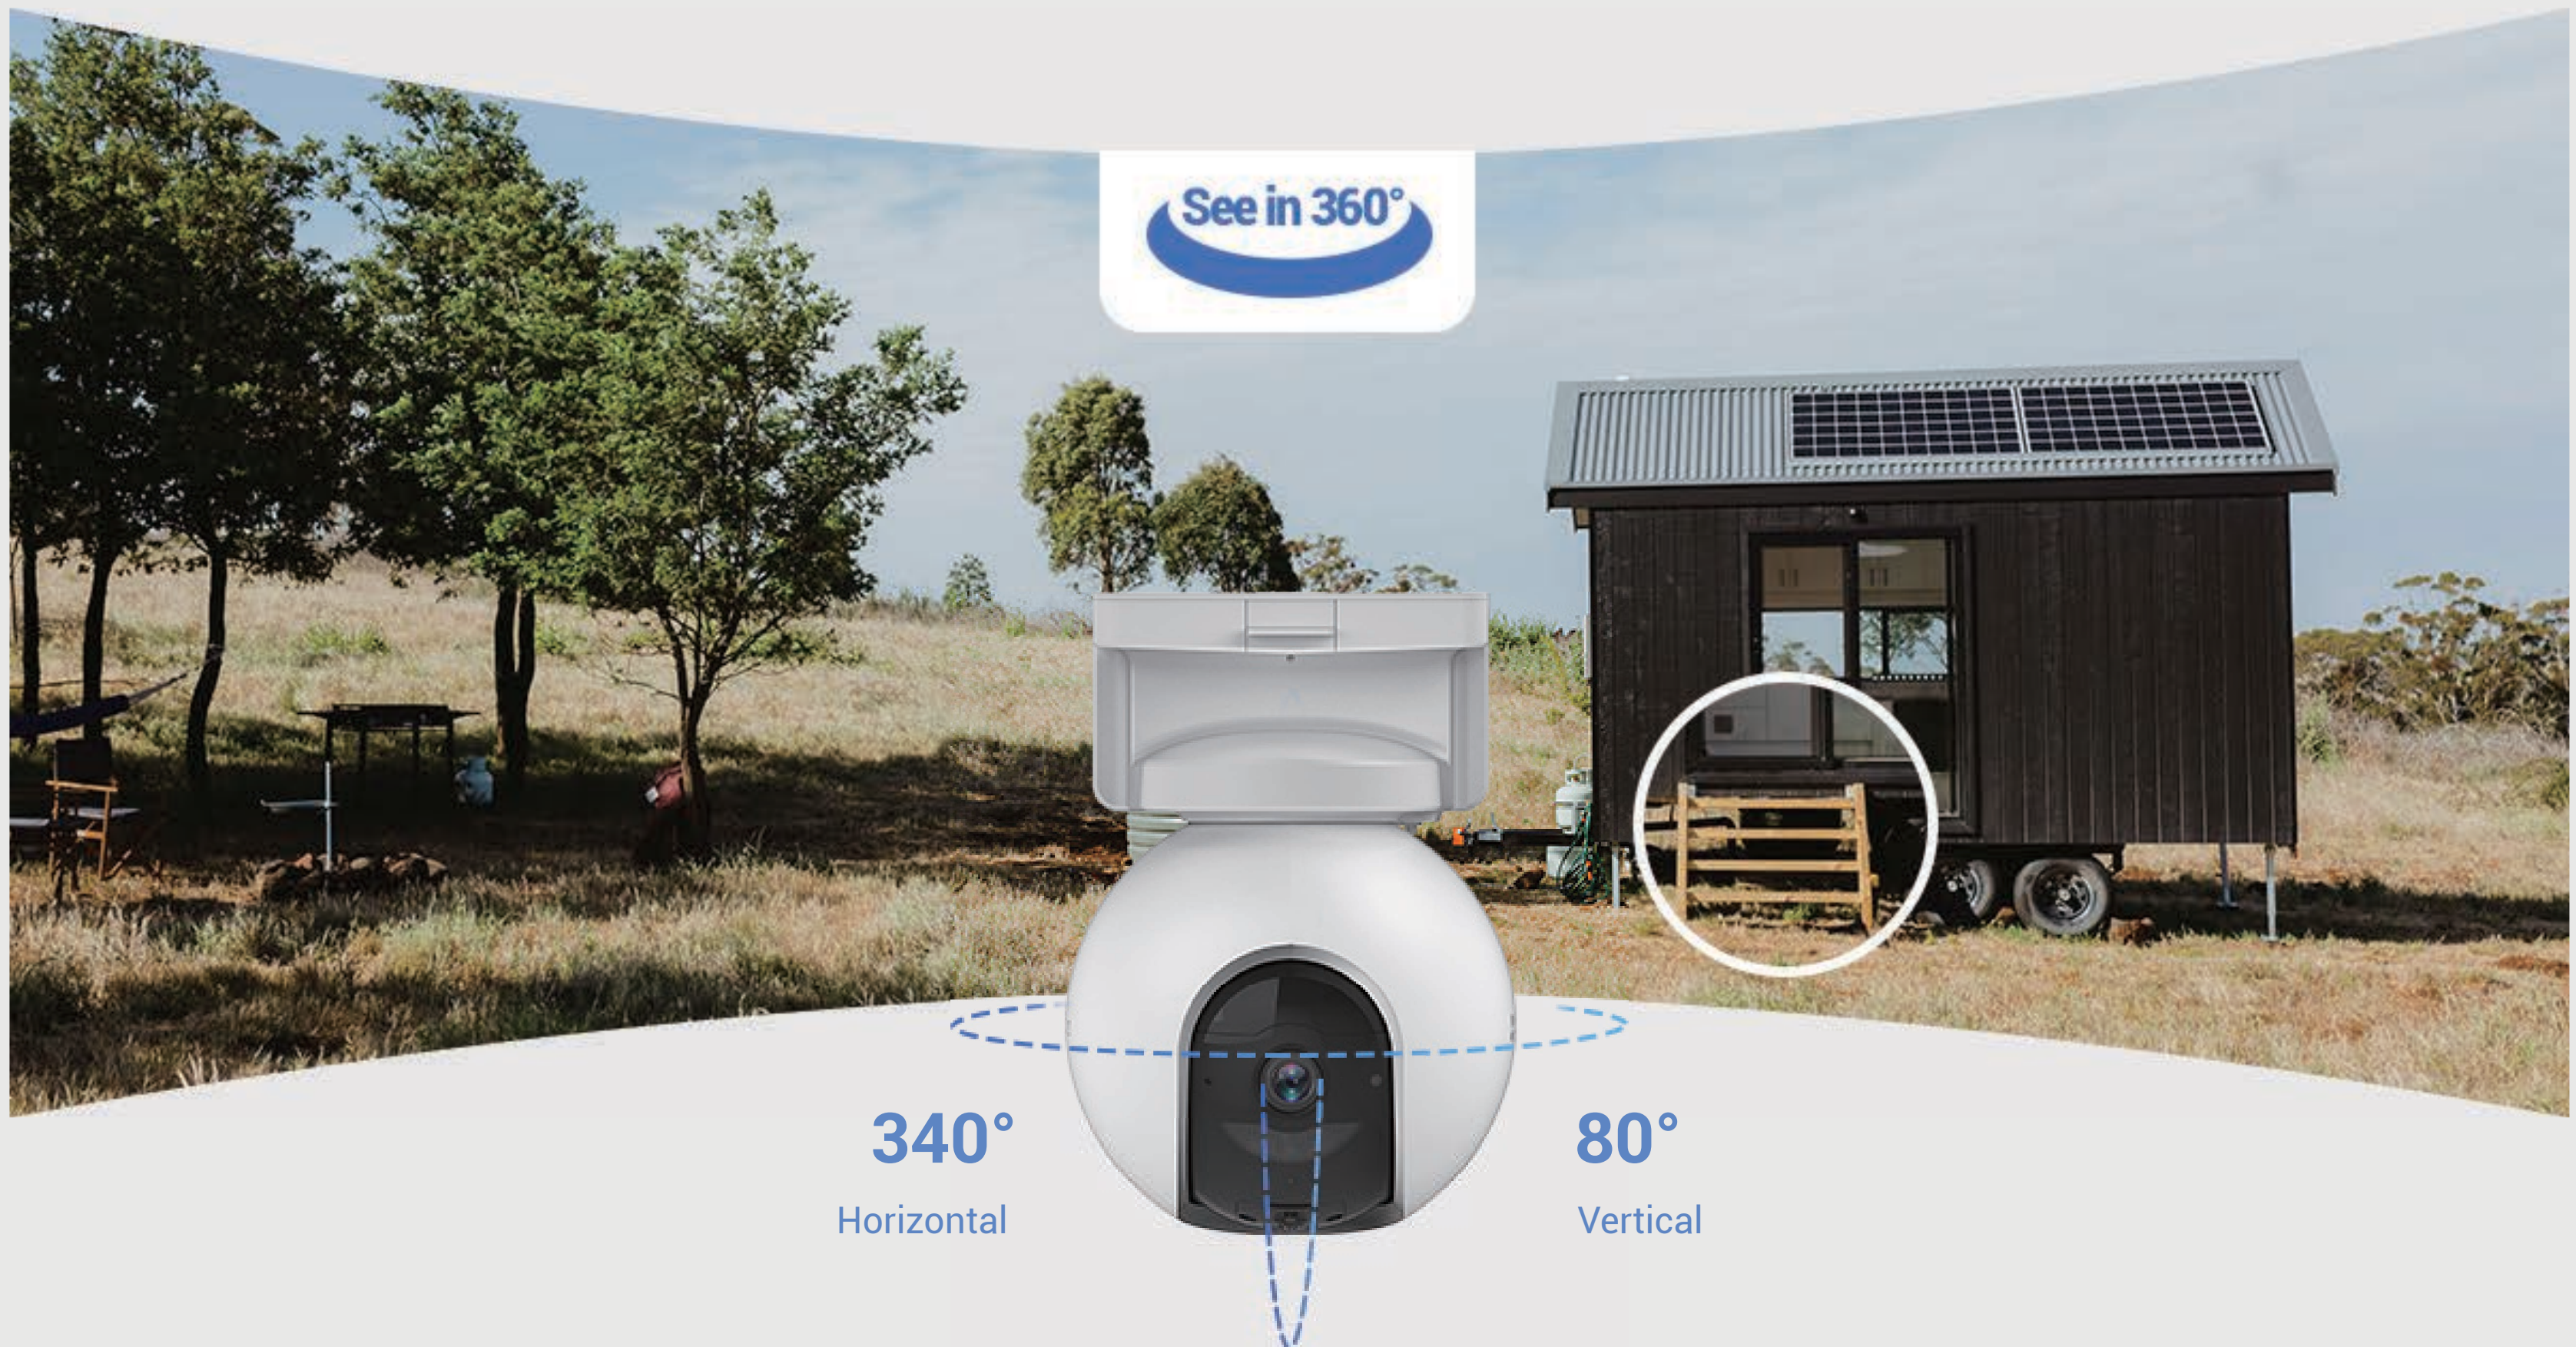

 Active Defense with Siren and Strobe Light

 Weatherproof Design

 Works with EZVIZ Solar Panel (Type-C Version) for Battery Charging⁴

 Supports MicroSD Card (Up to 512 GB) & EZVIZ CloudPlay Storage⁵

Made for the great outdoors

A sharp, smart eye that goes around your property

01 Smarter detections for essential activities

The EB8 4G is designed to provide smart notifications on detected activities. You can set the camera to detect all kinds of motion – including running animals – or enable the smart human motion feature to auto-track human activities.

 Smart Human Motion Detection

 Auto-Tracking

 Customizable Detection Zones

FREE No Subscription Fee

02 360° plus 2K, for far less blind spots

A bigger space needs a wider view, and that's where the EB8 4G comes in handy. It can pan and tilt to take in a 360-degree field-of-view, and render details in 2K resolution to capture crucial moments clearly.

03 One click return to the preset location

No matter how complicated the tracking is, the camera always knows it's way back to your preferred viewing angle. You can pinpoint up to 12 angles via the EZVIZ App. Just click on your pre-set dots and the camera will automatically resume its place.