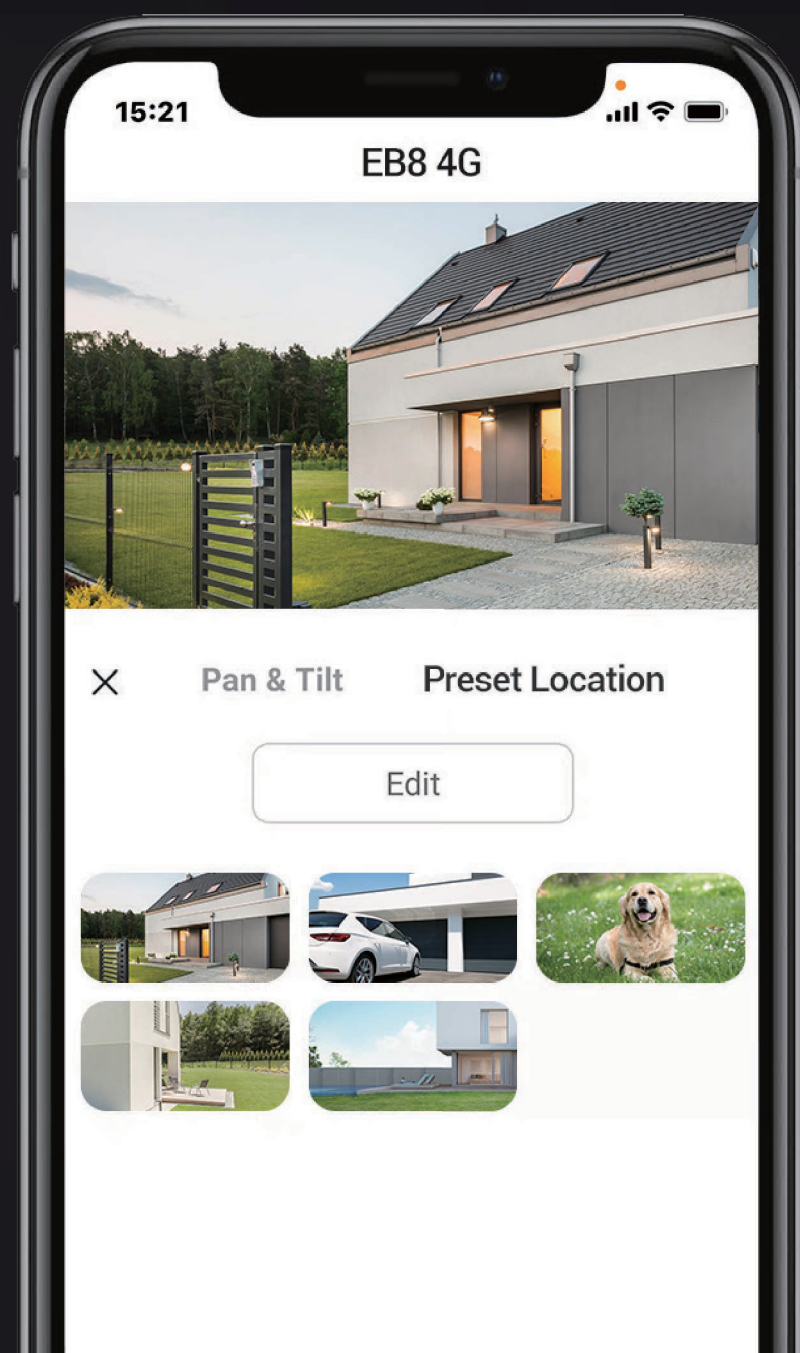

A sharp, smart eye that goes around your property

01 Smarter detections for essential activities

The EB8 4G is designed to provide smart notifications on detected activities. You can set the camera to detect all kinds of motion – including running animals – or enable the smart human motion feature to auto-track human activities.

 Smart Human Motion Detection

 Auto-Tracking

 Customizable Detection Zones

FREE No Subscription Fee

02 360° plus 2K, for far less blind spots

A bigger space needs a wider view, and that's where the EB8 4G comes in handy. It can pan and tilt to take in a 360-degree field-of-view, and render details in 2K resolution to capture crucial moments clearly.

03 One click return to the preset location

No matter how complicated the tracking is, the camera always knows it's way back to your preferred viewing angle. You can pinpoint up to 12 angles via the EZVIZ App. Just click on your pre-set dots and the camera will automatically resume its place.

See every detail in color, from day to night

Black-and-white images are now history. The EB8 4G uses its built-in spotlight to restore the colorful beauty of its natural surroundings, even when it's late at night. It would be very difficult to sneak in under the cover of darkness with the EB8 standing guard.