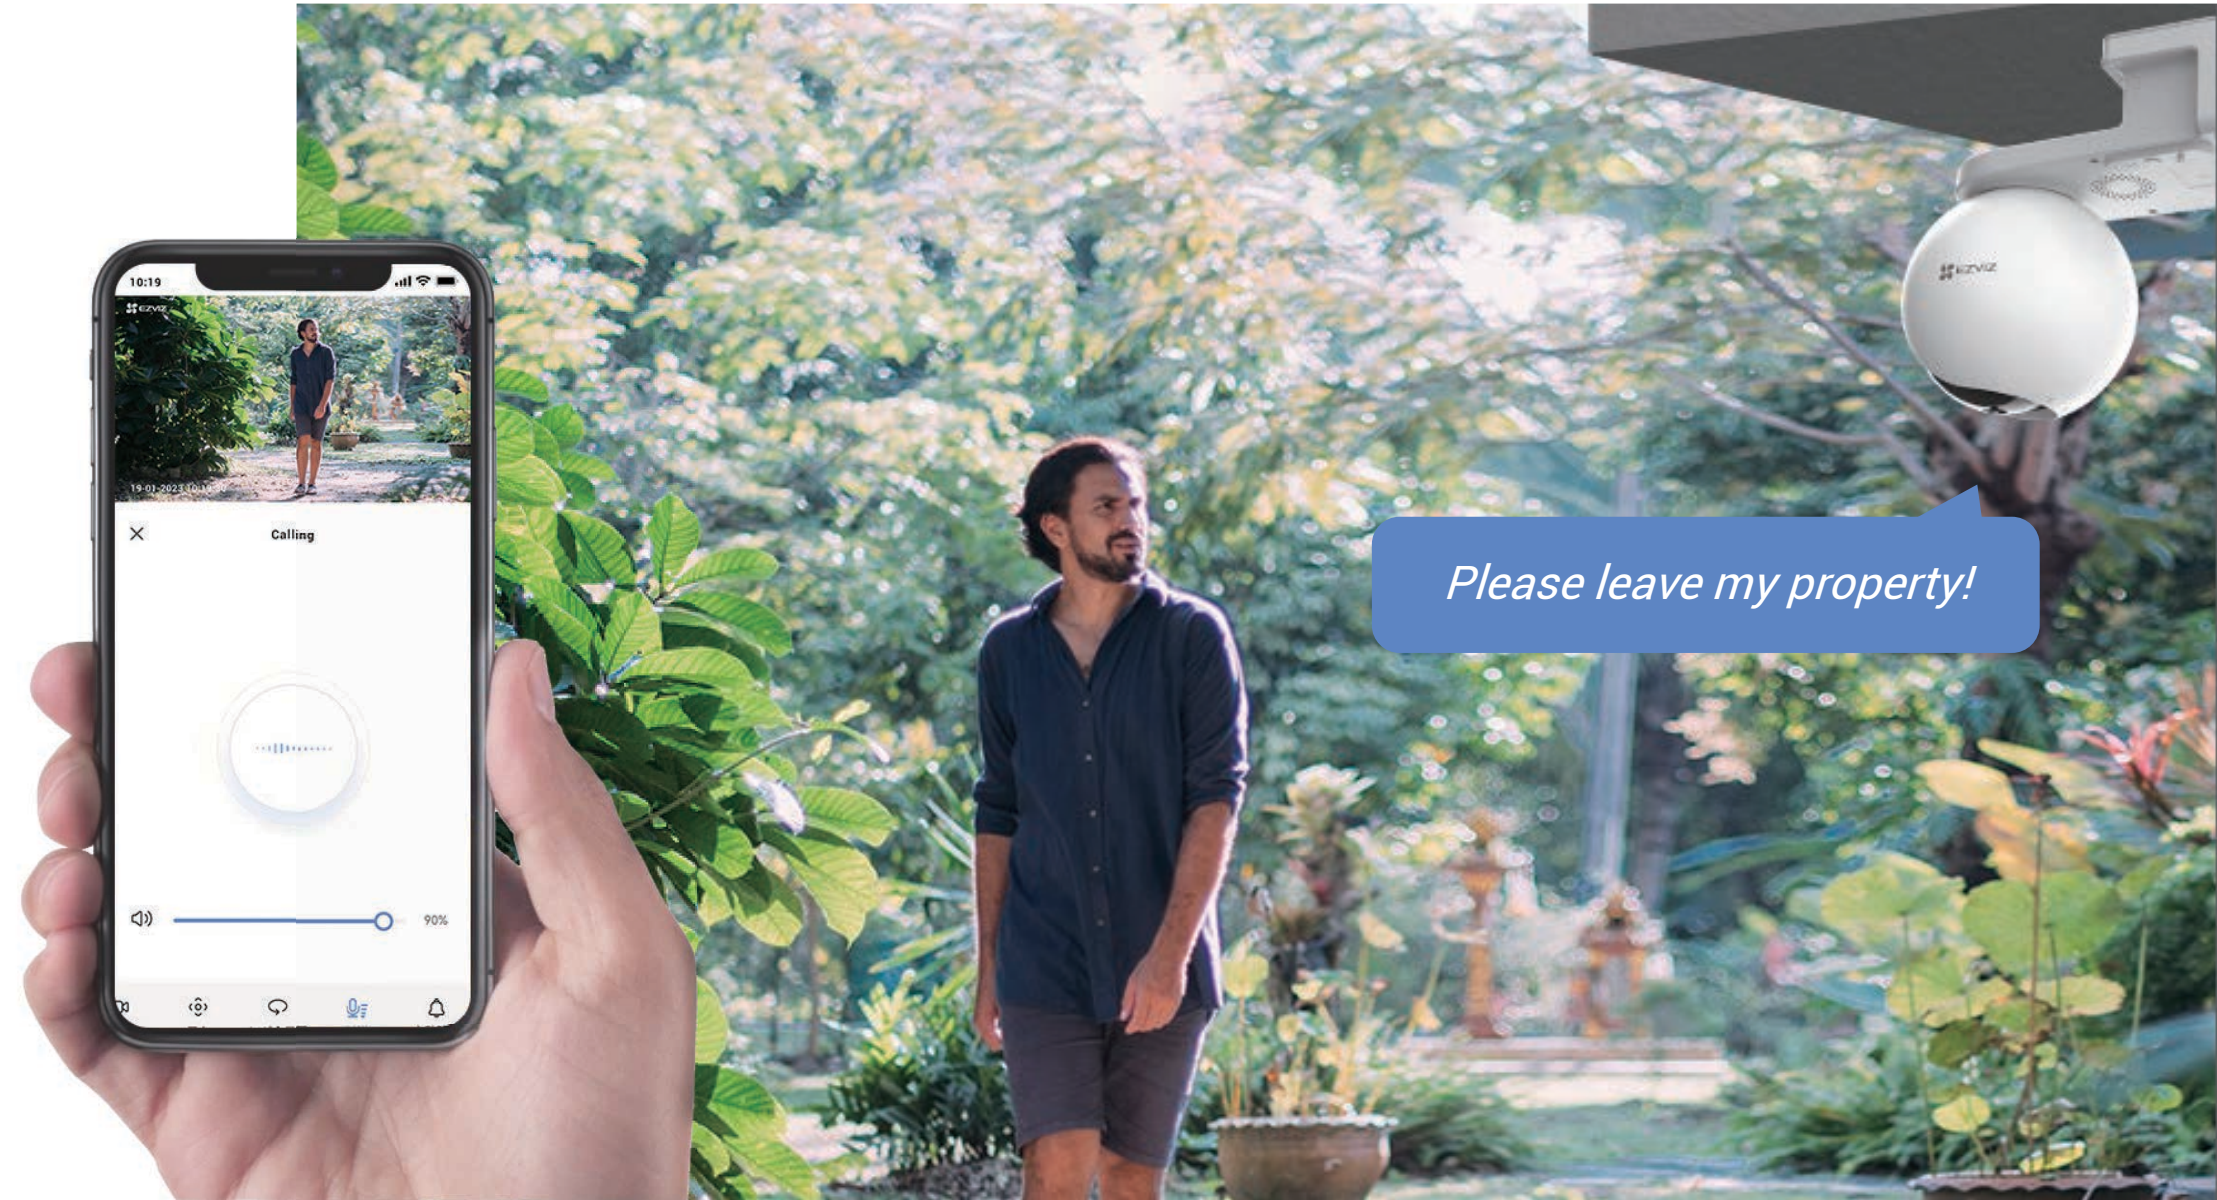

03 One click return to the preset location

No matter how complicated the tracking is, the camera always knows it's way back to your preferred viewing angle. You can pinpoint up to 12 angles via the EZVIZ App. Just click on your pre-set dots and the camera will automatically resume its place.

See every detail in color, from day to night

Black-and-white images are now history. The EB8 4G uses its built-in spotlight to restore the colorful beauty of its natural surroundings, even when it's late at night. It would be very difficult to sneak in under the cover of darkness with the EB8 standing guard.

Speak to uninvited visitors using just your smartphone

Enjoy two-way communications by simply using your phone. Or, pre-record specific voice messages that automatically play when people are detected on camera.

Smart integration, hands-free control

Easily manage your EB8 4G via the EZVIZ App. What's better, you can voice-enable the live viewing with "Hey Google" or "Alexa" to check what's happening on a bigger screen.