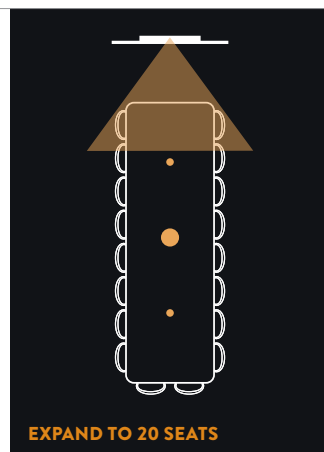

KONFTEL C50800 HYBRID
Art no. 951401088 EU, 952401088 UK, 953401088 AU, 854401088 US

KONFTEL SMART MICROPHONE
Art no. 900102144