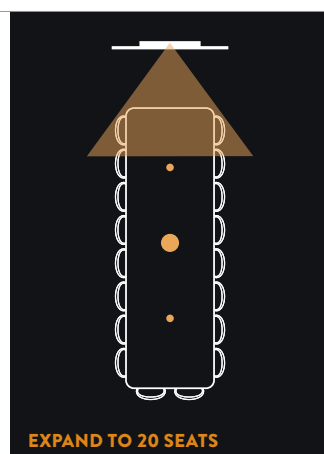

MEDIUM - LARGE

KONFTEL C5055WX
Art no. EU 951401082, UK 952401082, AU 953401082, US 854401082

KONFTEL EXPANSION MICS
Art no. 900102113

KONFTEL C50800 HYBRID
Art no. 951401088 EU, 952401088 UK, 953401088 AU, 854401088 US

KONFTEL SMART MICROPHONE
Art no. 900102144

X-LARGE

KONFTEL C50800 HYBRID
Art no. 951401088 EU, 952401088 UK, 953401088 AU, 854401088 US

KONFTEL 800 x 2
Art no. 910101088

KONFTEL DAISY-CHAIN CABLES x 2
Art no. 900102152

KONFTEL C50300IPX HYBRID
Art no. 951401084 EU, 952401084 UK, 953401084 AU, 854401084 US

PA INTERFACE BOX
Art no. 900102087

KONFTEL CAM50
Art no. EU 931401002, UK 932401002, AU 933401002, US 834401002