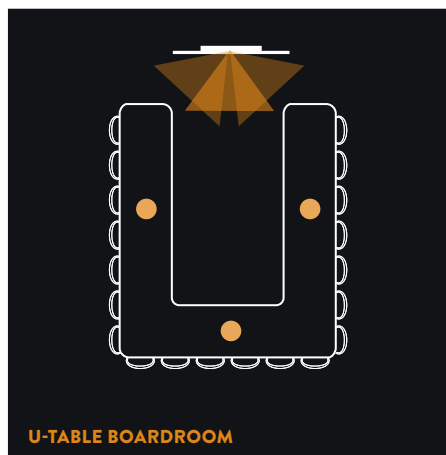

X-LARGE

KONFTEL C50800 HYBRID
Art no. 951401088 EU, 952401088 UK, 953401088 AU, 854401088 US

KONFTEL 800 x 2
Art no. 910101088

KONFTEL DAISY-CHAIN CABLES x 2
Art no. 900102152