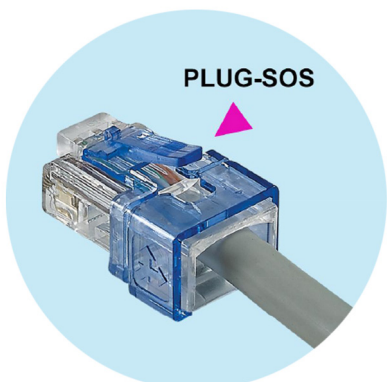

RJ45 LOCK PLUG MODEL: SPL-RJ45PL-20RED

FEATURES:

- 20-piece pack
- Secures RJ45 Connections
- Provides Data Security
- Avoids Hardware Replacement
- Compatible with standard RJ45 Jack

Regular Function

Revert the plug back to 505 plug
(Purchase Separately)