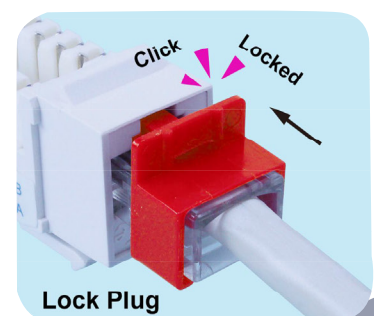

RJ45 LOCK PLUG MODEL: SPL-RJ45PL-20RED

FEATURES:

- 20-piece pack
- Secures RJ45 Connections
- Provides Data Security
- Avoids Hardware Replacement
- Compatible with standard RJ45 Jack

Regular Function

Revert the plug back to 505 plug
(Purchase Separately)