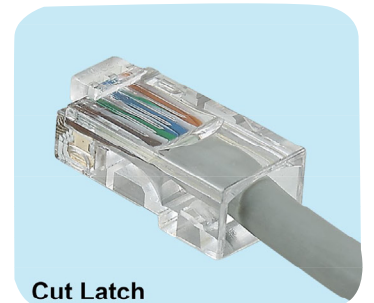

RJ45 LOCK PLUG MODEL: SPL-RJ45PL-20RED

FEATURES:

- 20-piece pack
- Secures RJ45 Connections
- Provides Data Security
- Avoids Hardware Replacement
- Compatible with standard RJ45 Jack

Regular Function

Revert the plug back to 505 plug
(Purchase Separately)