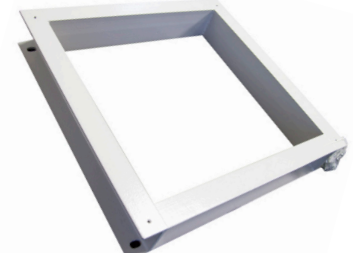

STAINLESS OUTDOOR WALL MOUNT CABINET

Easy install fix and hang wall mount bracket included

FEATURES:

- SUS316 Stainless Steel Construction
- IP65 rated
- Easy install fix and hang wall mount bracket included
- Lockable front door
- Wall mount accessories included

FLOOR MOUNT PLINTHS	
MODEL CODE	DIMENSIONS (WxDxH)
RODWPL-400	600 x 400 x 100mm
RODWPL-600	600 x 600 x 100mm

RODWPL-400

RODWPL-600

MODEL CODE	W X D X H (EXTERNAL)	CAPACITY	INCLUDES	M3	KG
RODWSS6-400	611 x 425 x 390mm	6RU	Wall mount accessories	0.14	22
RODWSS9-400	611 x 425 x 440mm	9RU	Wall mount accessories	0.19	25
RODWSS9-600	611 x 625 x 440mm	9RU	Wall mount accessories	0.26	31.5
RODWSS12-400	610 x 425 x 515mm	12RU	Wall mount accessories	0.22	30
RODWSS12-600	610 x 625 x 515mm	12RU	Wall mount accessories	0.32	38
RODWSS18-400	610 x 425 x 640mm	18RU	Wall mount accessories	0.35	55
RODWSS18-600	610 x 625 x 640mm	18RU	Wall mount accessories	0.45	48
RODWSS24-400	610 x 425 x 1200mm	24RU	Wall mount accessories	0.40	47
RODWSS24-600	610 x 625 x 1200mm	24RU	Wall mount accessories	TBC	TBC