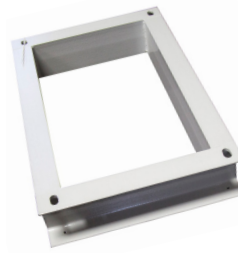

STAINLESS OUTDOOR WALL MOUNT CABINET

Easy install fix and hang wall mount bracket included

FEATURES:

- SUS316 Stainless Steel Construction
- IP65 rated
- Easy install fix and hang wall mount bracket included
- Lockable front door
- Wall mount accessories included

FLOOR MOUNT PLINTHS	
MODEL CODE	DIMENSIONS (WxDxH)
RODWPL-400	600 x 400 x 100mm
RODWPL-600	600 x 600 x 100mm

RODWPL-400

RODWPL-600

MODEL CODE	W X D X H (EXTERNAL)	CAPACITY	INCLUDES	M3	KG
RODWSS6-400	611 x 425 x 390mm	6RU	Wall mount accessories	0.14	22
RODWSS9-400	611 x 425 x 440mm	9RU	Wall mount accessories	0.19	25
RODWSS9-600	611 x 625 x 440mm	9RU	Wall mount accessories	0.26	31.5
RODWSS12-400	610 x 425 x 515mm	12RU	Wall mount accessories	0.22	30
RODWSS12-600	610 x 625 x 515mm	12RU	Wall mount accessories	0.32	38
RODWSS18-400	610 x 425 x 640mm	18RU	Wall mount accessories	0.35	55
RODWSS18-600	610 x 625 x 640mm	18RU	Wall mount accessories	0.45	48
RODWSS24-400	610 x 425 x 1200mm	24RU	Wall mount accessories	0.40	47
RODWSS24-600	610 x 625 x 1200mm	24RU	Wall mount accessories	TBC	TBC